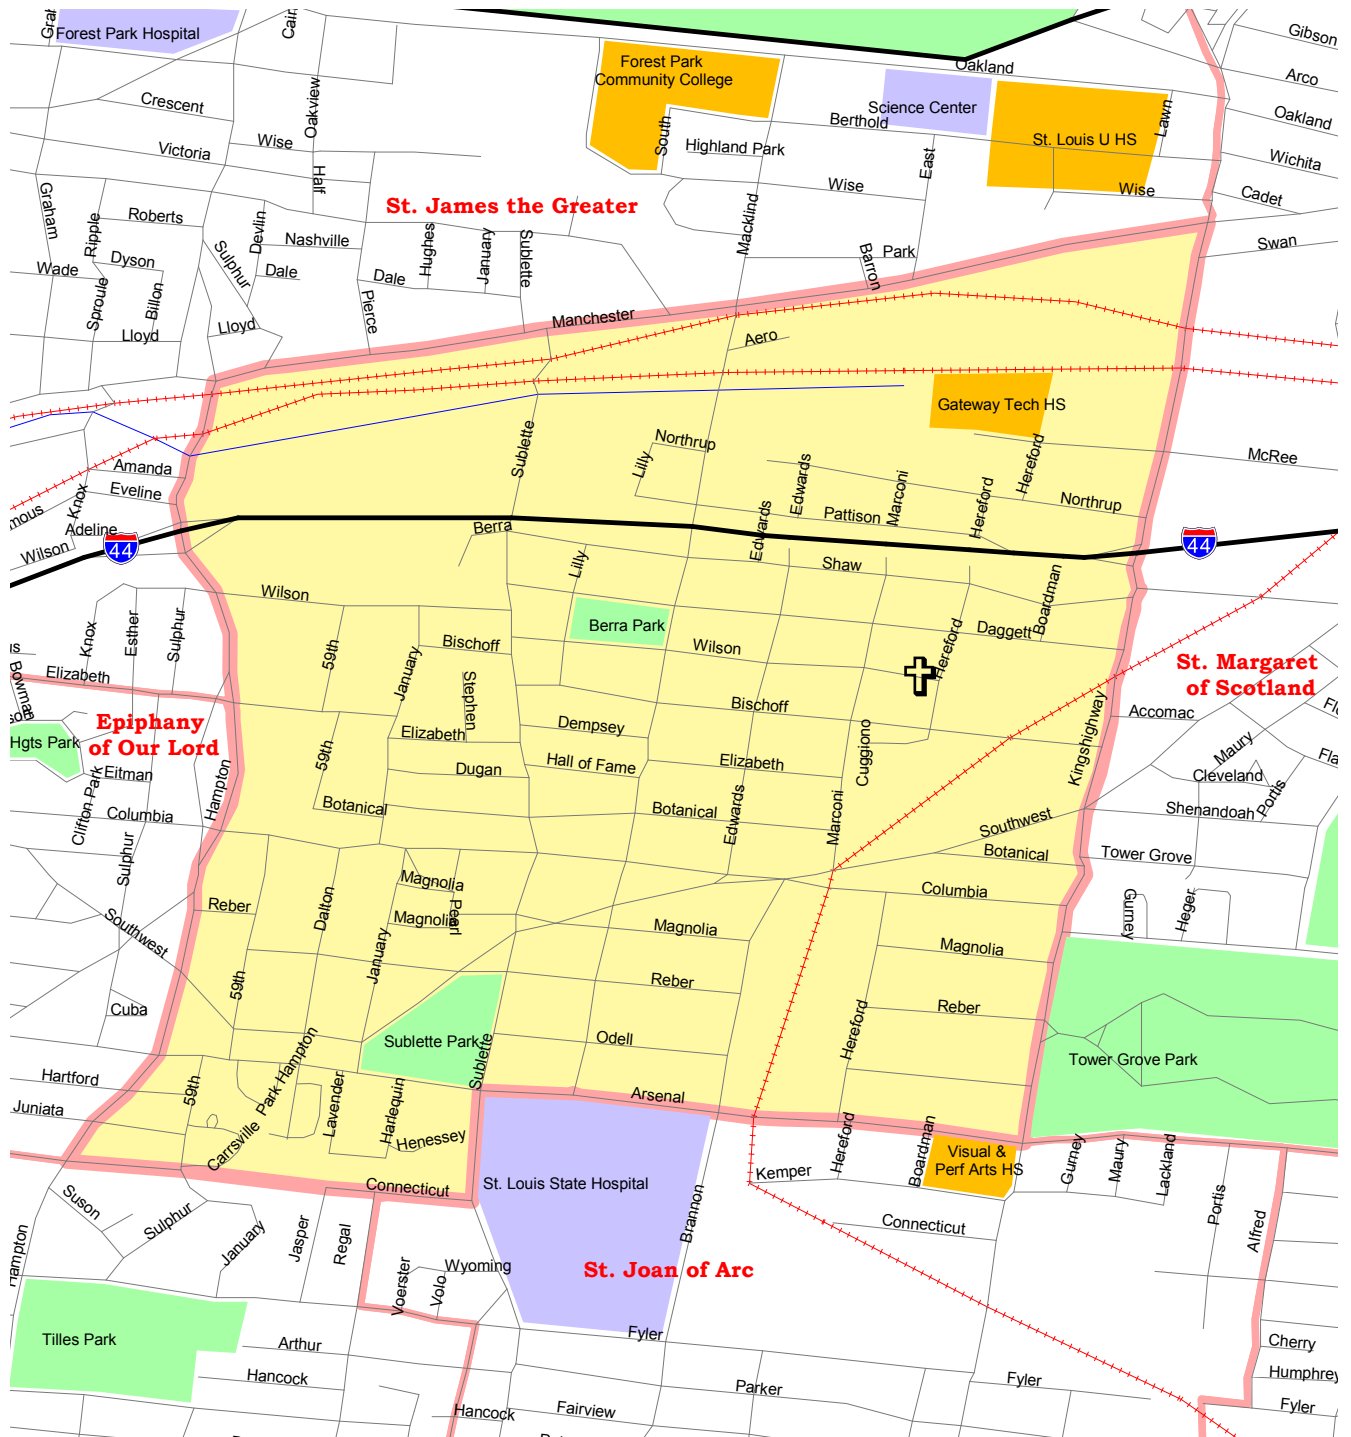

St. Ambrose - St. Louis Parish Map

- | | | | |
|---|---------------------------------|--|------------------------------------|
|  | Parish Boundaries |  | Schools |
|  | County Boundaries |  | Government, Industrial, Commercial |
|  | Small Rivers, Creeks, & Streams |  | Territorial Parish Church |
|  | Railroad Tracks |  | Personal Parish Church |
|  | Parks & Golf Courses |  | Mission, Chapel, Oratory or Shrine |