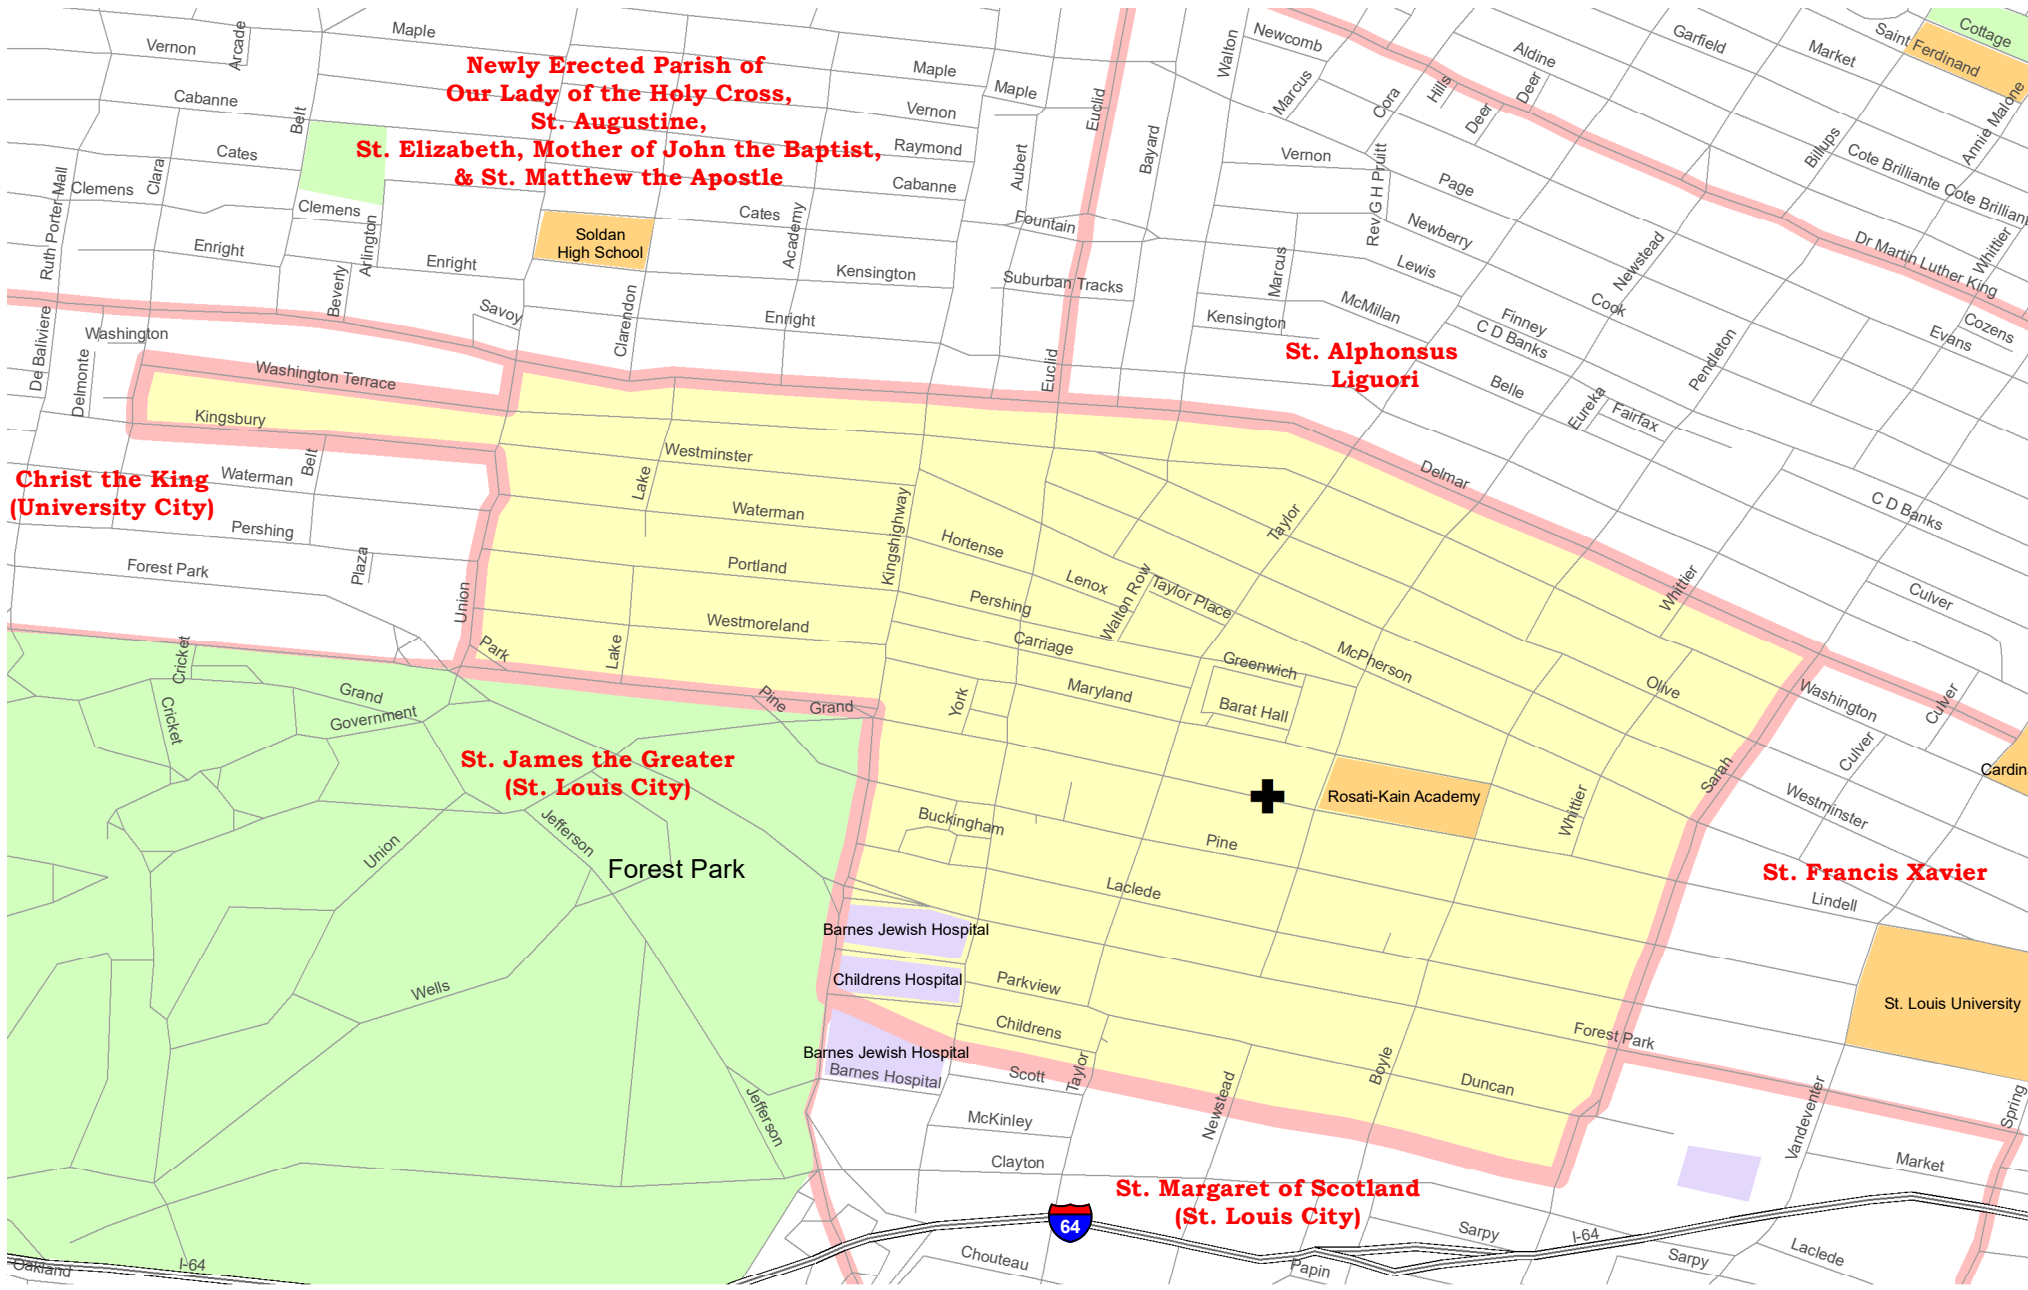

Cathedral Basilica of St. Louis Parish Boundary Map

Newly Erected Parish of
Our Lady of the Holy Cross,
St. Augustine,
St. Elizabeth, Mother of John the Baptist,
& St. Matthew the Apostle

Christ the King
(University City)

St. James the Greater
(St. Louis City)

St. Alphonsus
Liguori

St. Francis Xavier

St. Margaret of Scotland
(St. Louis City)

- | | | | |
|---|---------------------------------|---|------------------------------------|
|  | Parish Boundaries |  | Schools |
|  | County Boundaries |  | Government, Industrial, Commercial |
|  | Rivers, Creeks |  | Territorial Parish Church |
|  | Railroad Tracks |  | Personal Parish Church |
|  | Parks, Golf Courses, Cemeteries |  | Mission, Chapel, Oratory or Shrine |