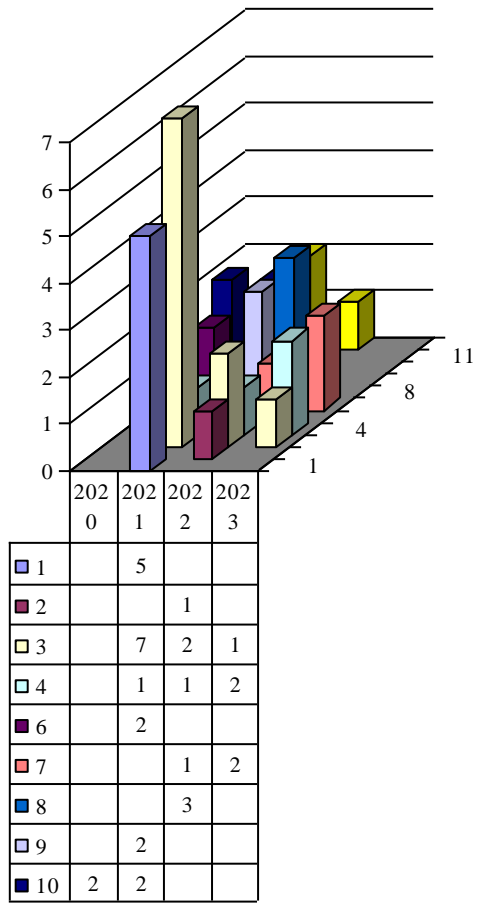

**Archdiocese of St. Louis
The Reclamation Center
Web Statistics Item Reservation Person Type**

Person Type Clergy

Year	Month	Person Type	Count
2020	11	Clergy	1
2020	12	Clergy	2
2021	1	Clergy	3
2021	3	Clergy	2
2021	4	Clergy	3
2021	6	Clergy	1
2021	7	Clergy	1
2021	8	Clergy	1
2021	10	Clergy	2
2021	11	Clergy	1
2021	12	Clergy	1
2022	1	Clergy	2
2022	2	Clergy	1
2022	4	Clergy	1
2022	6	Clergy	1
2022	8	Clergy	1
2022	10	Clergy	1
2023	1	Clergy	1
2023	2	Clergy	3
2023	5	Clergy	1
2023	6	Clergy	1

Person Type Laity

Year	Month	Person Type	Count
2020	10	Laity	2
2020	11	Laity	1
2020	12	Laity	1
2021	1	Laity	5
2021	3	Laity	7
2021	4	Laity	1
2021	6	Laity	2
2021	9	Laity	2
2021	10	Laity	2
2021	12	Laity	2
2022	2	Laity	1
2022	3	Laity	2
2022	4	Laity	1
2022	7	Laity	1
2022	8	Laity	3
2022	12	Laity	1
2023	3	Laity	1
2023	4	Laity	2
2023	7	Laity	2

Person Type Religious

Year	Month	Person Type	Count
2020	10	Religious	1
2022	3	Religious	1
2022	5	Religious	1
2022	8	Religious	1