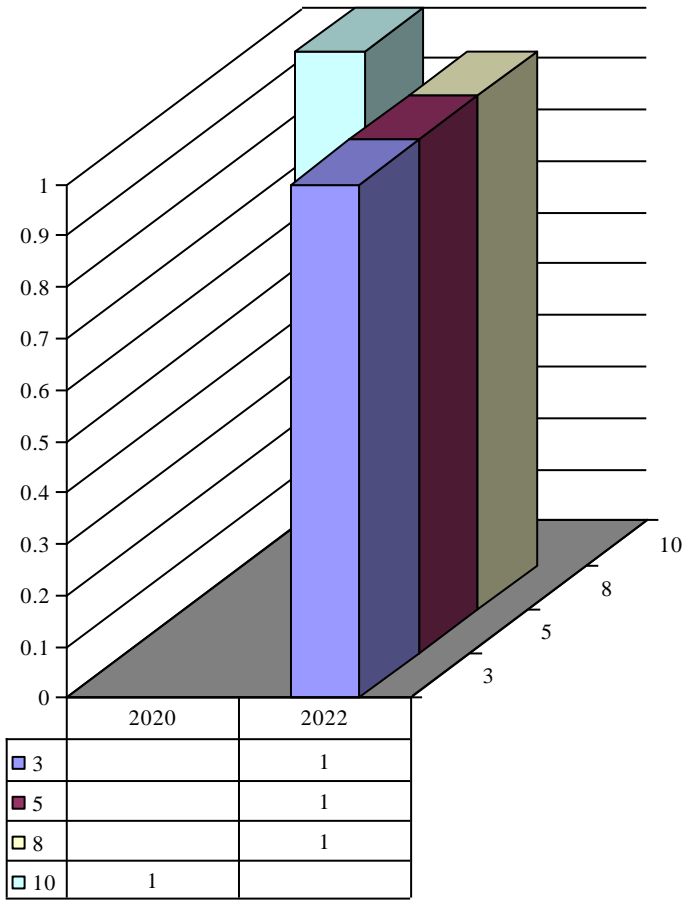

**Archdiocese of St. Louis
The Reclamation Center
Web Statistics Item Reservation Person Type**

Person Type Clergy

Year	Month	Person Type	Count
2020	11	Clergy	1
2020	12	Clergy	2
2021	1	Clergy	3
2021	3	Clergy	2
2021	4	Clergy	3
2021	6	Clergy	1
2021	7	Clergy	1
2021	8	Clergy	1
2021	10	Clergy	2
2021	11	Clergy	1
2021	12	Clergy	1
2022	1	Clergy	2
2022	2	Clergy	1
2022	4	Clergy	1
2022	6	Clergy	1
2022	8	Clergy	1
2022	10	Clergy	1
2023	1	Clergy	1
2023	2	Clergy	3
2023	5	Clergy	1
2023	6	Clergy	1

Person Type Laity

Year	Month	Person Type	Count
2020	10	Laity	2
2020	11	Laity	1
2020	12	Laity	1
2021	1	Laity	5
2021	3	Laity	7
2021	4	Laity	1
2021	6	Laity	2
2021	9	Laity	2
2021	10	Laity	2
2021	12	Laity	2
2022	2	Laity	1
2022	3	Laity	2
2022	4	Laity	1
2022	7	Laity	1
2022	8	Laity	3
2022	12	Laity	1
2023	3	Laity	1
2023	4	Laity	2
2023	7	Laity	2

Person Type Religious

Year	Month	Person Type	Count
2020	10	Religious	1
2022	3	Religious	1
2022	5	Religious	1
2022	8	Religious	1