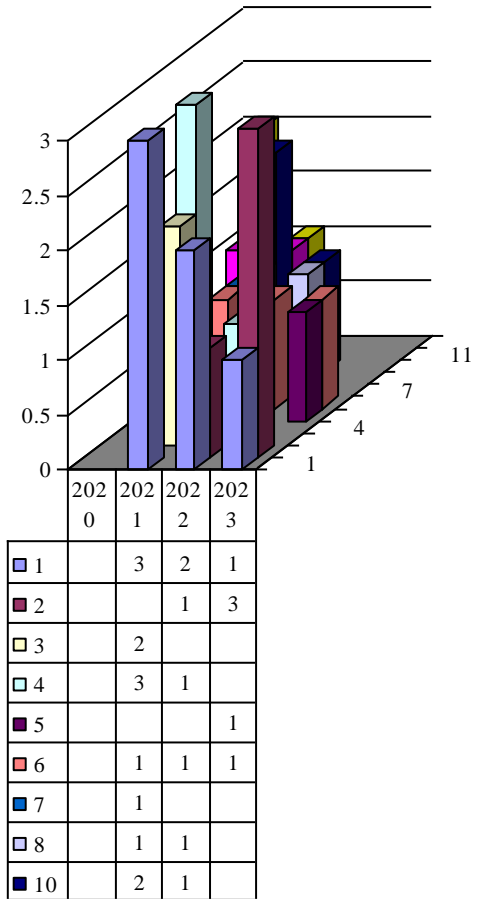

**Archdiocese of St. Louis
The Reclamation Center
Web Statistics Item Reservation Person Type**

Person Type Clergy

Year	Month	Person Type	Count
2020	11	Clergy	1
2020	12	Clergy	2
2021	1	Clergy	3
2021	3	Clergy	2
2021	4	Clergy	3
2021	6	Clergy	1
2021	7	Clergy	1
2021	8	Clergy	1
2021	10	Clergy	2
2021	11	Clergy	1
2021	12	Clergy	1
2022	1	Clergy	2
2022	2	Clergy	1
2022	4	Clergy	1
2022	6	Clergy	1
2022	8	Clergy	1
2022	10	Clergy	1
2023	1	Clergy	1
2023	2	Clergy	3
2023	5	Clergy	1
2023	6	Clergy	1

Person Type Laity

Year	Month	Person Type	Count
2020	10	Laity	2
2020	11	Laity	1
2020	12	Laity	1
2021	1	Laity	5
2021	3	Laity	7
2021	4	Laity	1
2021	6	Laity	2
2021	9	Laity	2
2021	10	Laity	2
2021	12	Laity	2
2022	2	Laity	1
2022	3	Laity	2
2022	4	Laity	1
2022	7	Laity	1
2022	8	Laity	3
2022	12	Laity	1
2023	3	Laity	1
2023	4	Laity	2
2023	7	Laity	2

Person Type Religious

Year	Month	Person Type	Count
2020	10	Religious	1
2022	3	Religious	1
2022	5	Religious	1
2022	8	Religious	1