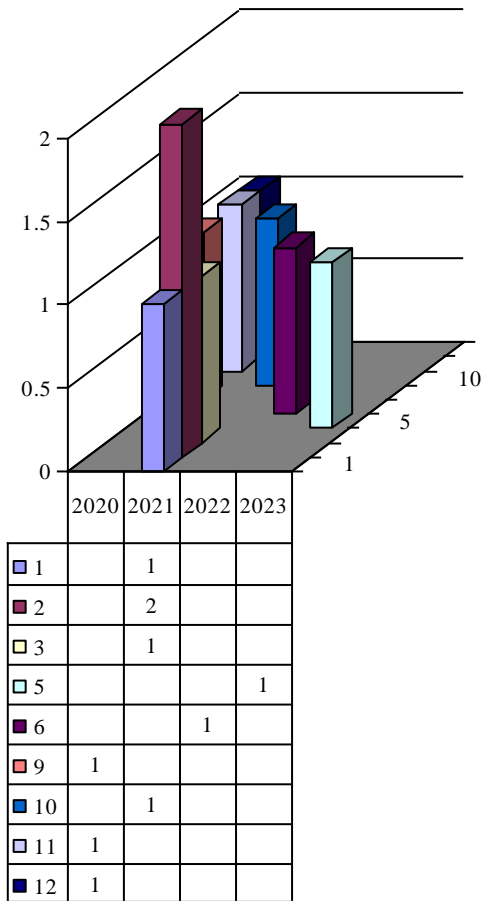

**Archdiocese of St. Louis
The Reclamation Center
Web Statistics Item Request Person Type**

Person Type Clergy

Year	Month	Person Type	Count
2020	9	Clergy	1
2020	11	Clergy	1
2020	12	Clergy	1
2021	1	Clergy	1
2021	2	Clergy	2
2021	3	Clergy	1
2021	10	Clergy	1
2022	6	Clergy	1
2023	5	Clergy	1

Person Type Laity

	2020	2021	2022	2023
1		4	1	
2		1		
3		3		1
6				1
12	5			

Year	Month	Person Type	Count
2020	12	Laity	5
2021	1	Laity	4
2021	2	Laity	1
2021	3	Laity	3
2022	1	Laity	1
2023	3	Laity	1
2023	6	Laity	1