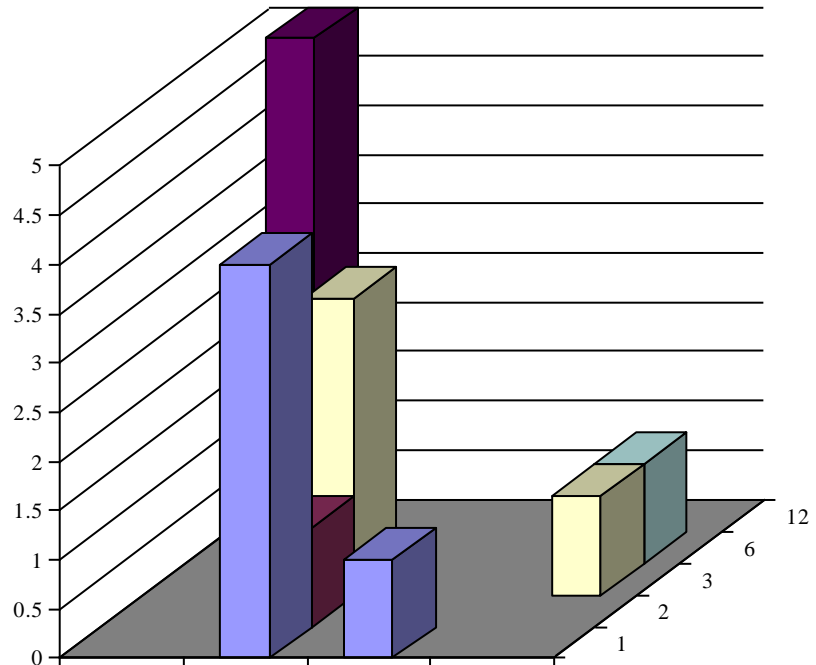

**Archdiocese of St. Louis
The Reclamation Center
Web Statistics Item Request Person Type**

Person Type Clergy

Year	Month	Person Type	Count
2020	9	Clergy	1
2020	11	Clergy	1
2020	12	Clergy	1
2021	1	Clergy	1
2021	2	Clergy	2
2021	3	Clergy	1
2021	10	Clergy	1
2022	6	Clergy	1
2023	5	Clergy	1

Person Type Laity

	2020	2021	2022	2023
1		4	1	
2		1		
3		3		1
6				1
12	5			

Year	Month	Person Type	Count
2020	12	Laity	5
2021	1	Laity	4
2021	2	Laity	1
2021	3	Laity	3
2022	1	Laity	1
2023	3	Laity	1
2023	6	Laity	1