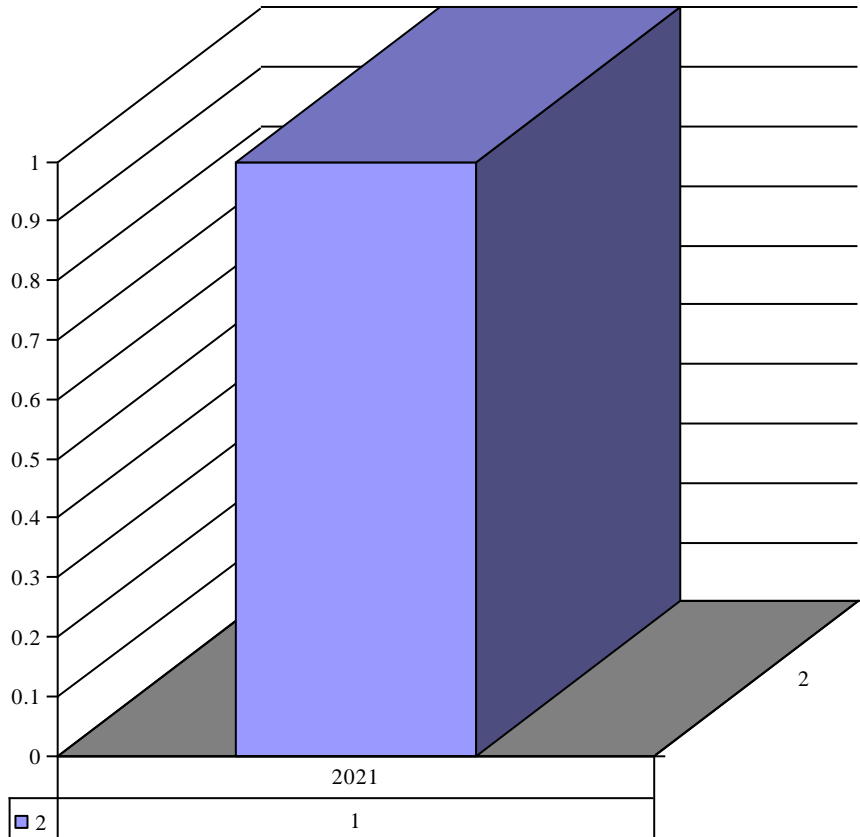

**Archdiocese of St. Louis  
The Reclamation Center  
Web Statistics Item Request City**

**City** Charleston

<b>Year</b>	<b>Month</b>	<b>City</b>	<b>Count</b>
2021	2	Charleston	1

**City** Eureka

Year	Month	City	Count
2021	2	Eureka	1

City Hanceville

Year	Month	City	Count
2021	1	Hanceville	1

City High Ridge

Year	Month	City	Count
2021	10	High Ridge	1

City Maryland Heights

Year	Month	City	Count
2021	3	Maryland Heights	1

City Okmulge

Year	Month	City	Count
2021	3	Okmulge	1

City Peoria

Year	Month	City	Count
2020	12	Peoria	1

City Saint Charles

Year	Month	City	Count
2023	6	Saint Charles	1

City Saint Louis

Year	Month	City	Count
2020	9	Saint Louis	1
2020	11	Saint Louis	1
2020	12	Saint Louis	3
2021	1	Saint Louis	1
2023	5	Saint Louis	1