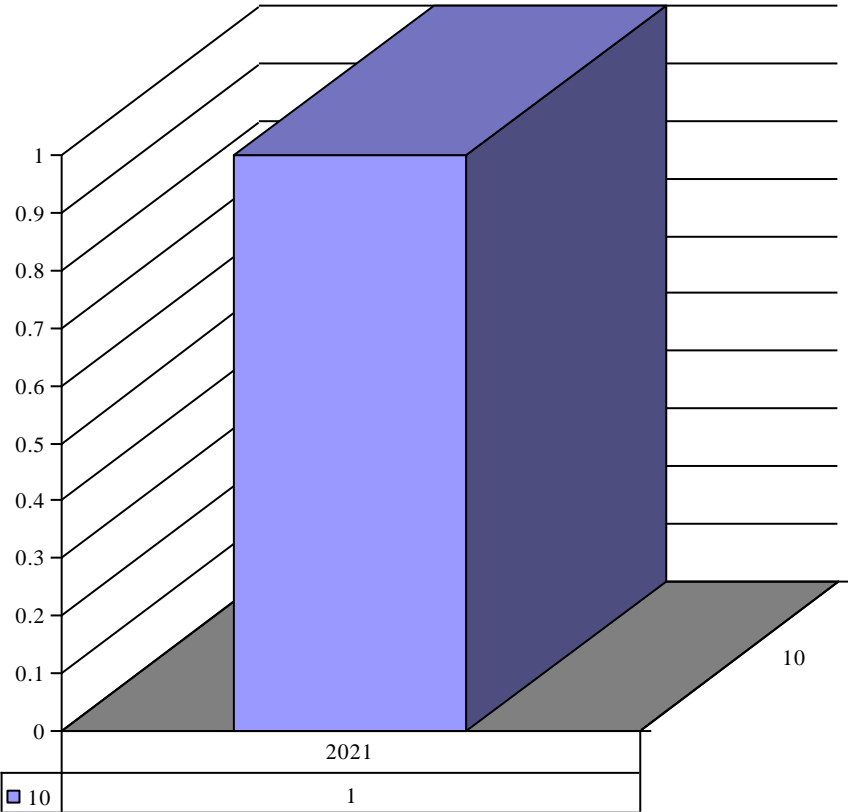

**Archdiocese of St. Louis  
The Reclamation Center  
Web Statistics Item Request City**

**City** Charleston

<b>Year</b>	<b>Month</b>	<b>City</b>	<b>Count</b>
2021	2	Charleston	1

**City** Eureka

Year	Month	City	Count
2021	2	Eureka	1

City Hanceville

Year	Month	City	Count
2021	1	Hanceville	1

City High Ridge

Year	Month	City	Count
2021	10	High Ridge	1

City Maryland Heights

Year	Month	City	Count
2021	3	Maryland Heights	1

City Okmulge

Year	Month	City	Count
2021	3	Okmulge	1

City Peoria

Year	Month	City	Count
2020	12	Peoria	1

City Saint Charles

Year	Month	City	Count
2023	6	Saint Charles	1

City Saint Louis

Year	Month	City	Count
2020	9	Saint Louis	1
2020	11	Saint Louis	1
2020	12	Saint Louis	3
2021	1	Saint Louis	1
2023	5	Saint Louis	1