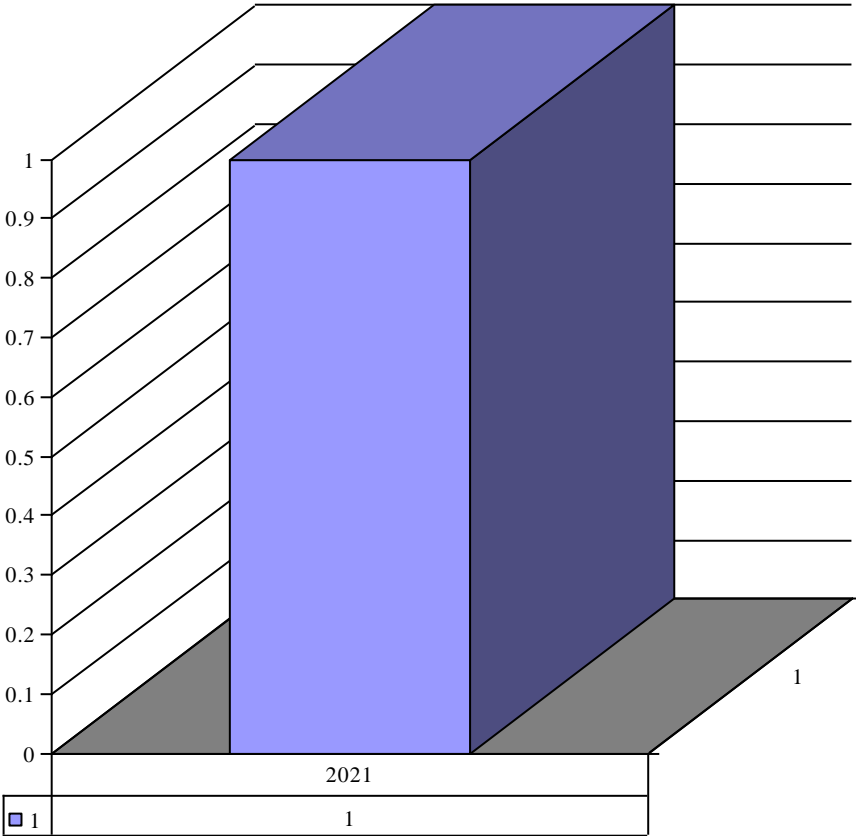

**Archdiocese of St. Louis  
The Reclamation Center  
Web Statistics Item Request City**

**City** Charleston

<b>Year</b>	<b>Month</b>	<b>City</b>	<b>Count</b>
2021	2	Charleston	1

**City** Eureka

Year	Month	City	Count
2021	2	Eureka	1

City Hanceville

Year	Month	City	Count
2021	1	Hanceville	1

City High Ridge

Year	Month	City	Count
2021	10	High Ridge	1

City Maryland Heights

Year	Month	City	Count
2021	3	Maryland Heights	1

City Okmulge

Year	Month	City	Count
2021	3	Okmulge	1

City Peoria

Year	Month	City	Count
2020	12	Peoria	1

City Saint Charles

Year	Month	City	Count
2023	6	Saint Charles	1

City Saint Louis

Year	Month	City	Count
2020	9	Saint Louis	1
2020	11	Saint Louis	1
2020	12	Saint Louis	3
2021	1	Saint Louis	1
2023	5	Saint Louis	1