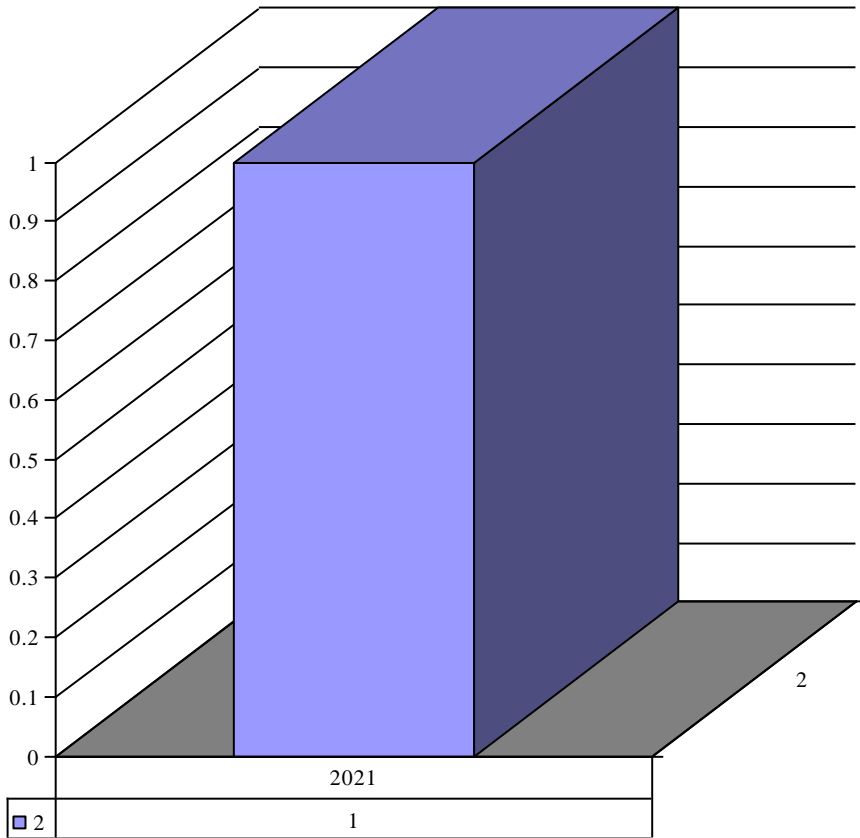

**Archdiocese of St. Louis  
The Reclamation Center  
Web Statistics Item Request City**

**City** Charleston

<b>Year</b>	<b>Month</b>	<b>City</b>	<b>Count</b>
2021	2	Charleston	1

**City** Eureka

Year	Month	City	Count
2021	2	Eureka	1

City Hanceville

Year	Month	City	Count
2021	1	Hanceville	1

City High Ridge

Year	Month	City	Count
2021	10	High Ridge	1

City Maryland Heights

Year	Month	City	Count
2021	3	Maryland Heights	1

City Okmulge

Year	Month	City	Count
2021	3	Okmulge	1

City Peoria

Year	Month	City	Count
2020	12	Peoria	1

City Saint Charles

Year	Month	City	Count
2023	6	Saint Charles	1

City Saint Louis

Year	Month	City	Count
2020	9	Saint Louis	1
2020	11	Saint Louis	1
2020	12	Saint Louis	3
2021	1	Saint Louis	1
2023	5	Saint Louis	1