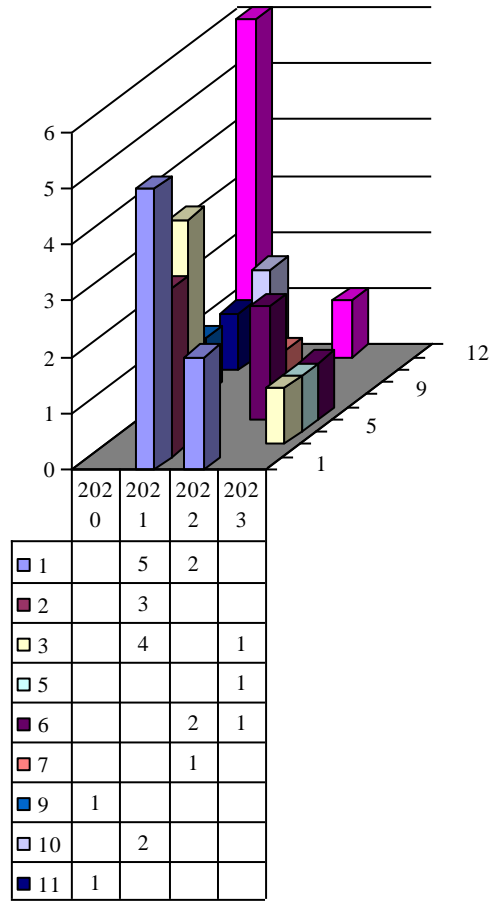

**Archdiocese of St. Louis
The Reclamation Center
Web Statistics Item Request Activity**

Activity Code New Item Request

Year	Month	Activity Code	Count
2020	9	New Item Request	1
2020	11	New Item Request	1
2020	12	New Item Request	6
2021	1	New Item Request	5
2021	2	New Item Request	3
2021	3	New Item Request	4
2021	10	New Item Request	2
2022	1	New Item Request	2
2022	6	New Item Request	2
2022	7	New Item Request	1
2022	12	New Item Request	1
2023	3	New Item Request	1
2023	5	New Item Request	1
2023	6	New Item Request	1