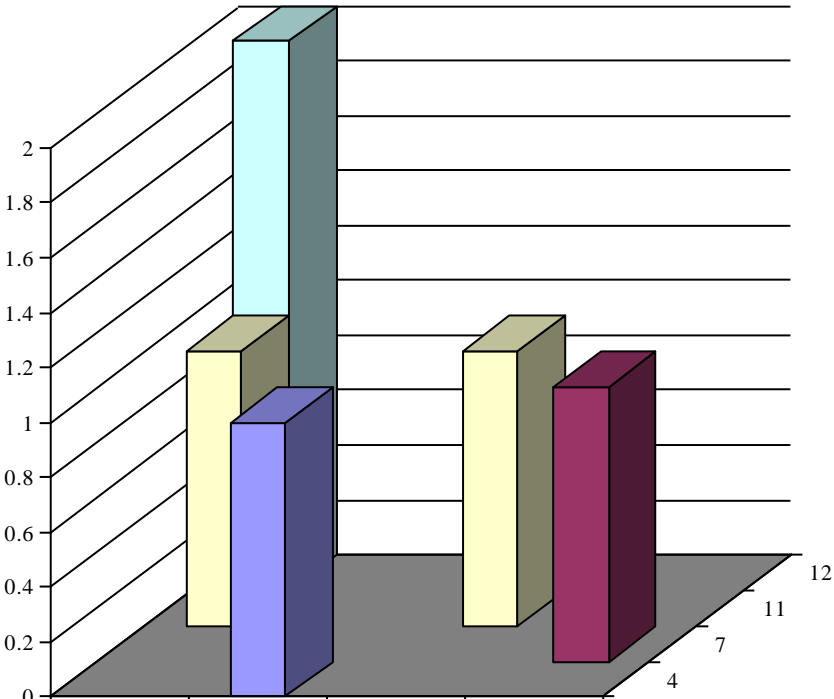

**Archdiocese of St. Louis
The Reclamation Center
Web Statistics Item Receipt Postal**

Postal 35077

Year	Month	Postal	Count
2021	1	35077	1

Postal 61201

	2020	2021	2022	2023
4		1		
7				1
11	1		1	
12	2			

Year	Month	Postal	Count
2020	12	61201	1

Postal 63011

Year	Month	Postal	Count
2020	12	63011	1

Postal 63025

Year	Month	Postal	Count
2021	2	63025	1

Postal 63043

Year	Month	Postal	Count
2021	3	63043	1

Postal 63049

Year	Month	Postal	Count
2021	10	63049	1