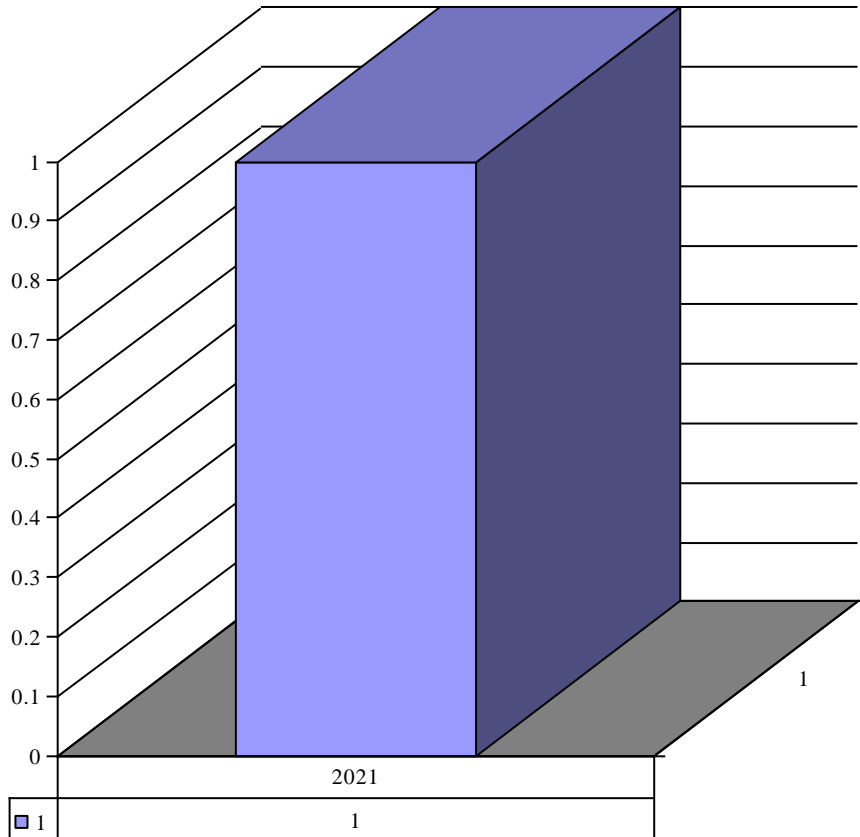

**Archdiocese of St. Louis
The Reclamation Center
Web Statistics Item Receipt Postal**

Postal 35077

Year	Month	Postal	Count
2021	1	35077	1

Postal 61201

	2020	2021	2022	2023
4		1		
7				1
11	1		1	
12	2			

Year	Month	Postal	Count
2020	12	61201	1

Postal 63011

Year	Month	Postal	Count
2020	12	63011	1

Postal 63025

Year	Month	Postal	Count
2021	2	63025	1

Postal 63043

Year	Month	Postal	Count
2021	3	63043	1

Postal 63049

Year	Month	Postal	Count
2021	10	63049	1