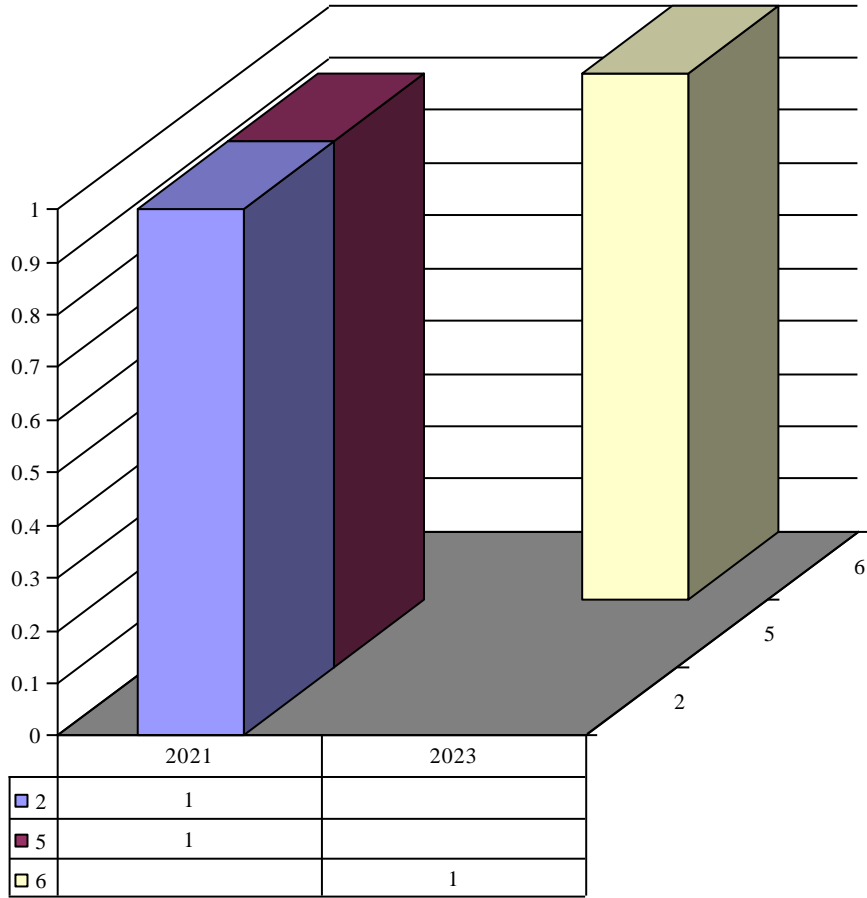

**Archdiocese of St. Louis
The Reclamation Center
Web Statistics Item Receipt Postal**

Postal 35077

Year	Month	Postal	Count
2021	1	35077	1

Postal 61201

	2020	2021	2022	2023
4		1		
7				1
11	1		1	
12	2			

Year	Month	Postal	Count
2020	12	61201	1

Postal 63011

Year	Month	Postal	Count
2020	12	63011	1

Postal 63025

Year	Month	Postal	Count
2021	2	63025	1

Postal 63043

Year	Month	Postal	Count
2021	3	63043	1

Postal 63049

Year	Month	Postal	Count
2021	10	63049	1