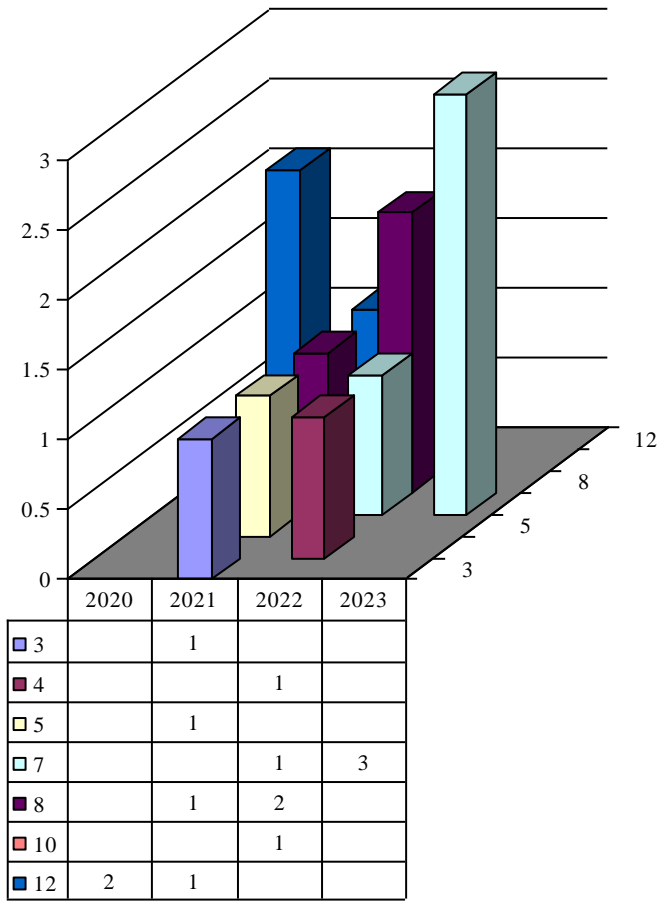

**Archdiocese of St. Louis
The Reclamation Center
Web Statistics Item Receipt Postal**

Postal 35077

Year	Month	Postal	Count
2021	1	35077	1

Postal 61201

	2020	2021	2022	2023
4		1		
7				1
11	1		1	
12	2			

Year	Month	Postal	Count
2020	12	61201	1

Postal 63011

Year	Month	Postal	Count
2020	12	63011	1

Postal 63025

Year	Month	Postal	Count
2021	2	63025	1

Postal 63043

Year	Month	Postal	Count
2021	3	63043	1

Postal 63049

Year	Month	Postal	Count
2021	10	63049	1