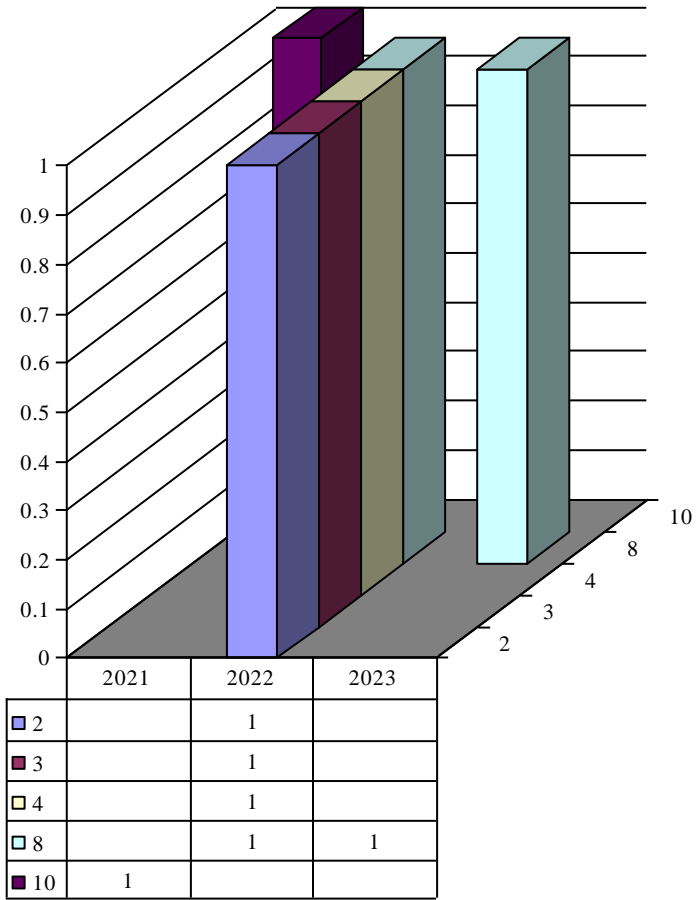

**Archdiocese of St. Louis
The Reclamation Center
Web Statistics Item Receipt Postal**

Postal 35077

Year	Month	Postal	Count
2021	1	35077	1

Postal 61201

	2020	2021	2022	2023
4		1		
7				1
11	1		1	
12	2			

Year	Month	Postal	Count
2020	12	61201	1

Postal 63011

Year	Month	Postal	Count
2020	12	63011	1

Postal 63025

Year	Month	Postal	Count
2021	2	63025	1

Postal 63043

Year	Month	Postal	Count
2021	3	63043	1

Postal 63049

Year	Month	Postal	Count
2021	10	63049	1