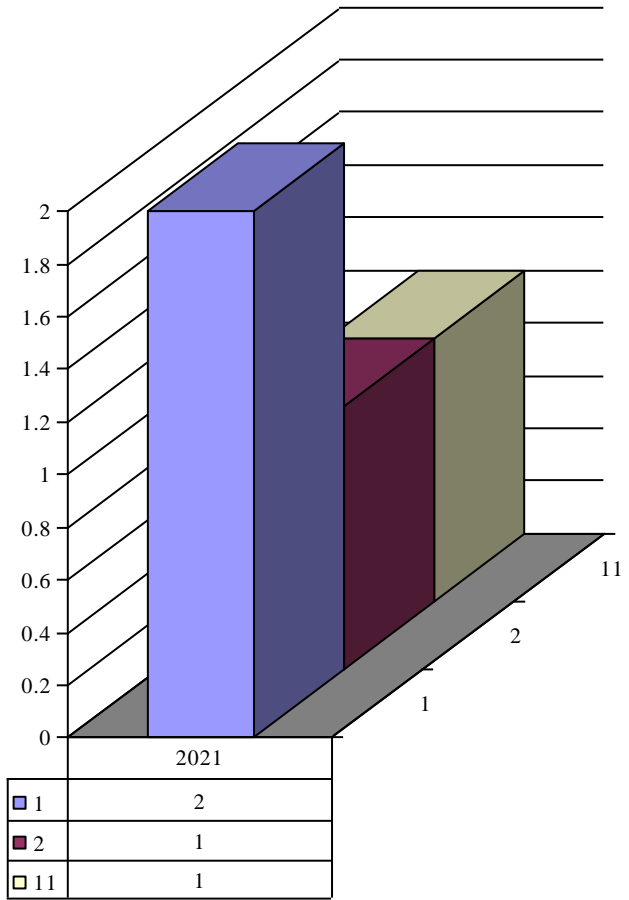

**Archdiocese of St. Louis
The Reclamation Center
Web Statistics Item Receipt Country**

Country

Country BLZ

Year	Month	Receipt	Country	Count
2023	8	Item Pickup	BLZ	1

Country IND

Year	Month	Receipt	Country	Count
2023	8	Item Pickup	IND	1

Country PCN

Year	Month	Receipt	Country	Count
2023	8	Item Pickup	PCN	1

Country UMI

Year	Month	Receipt	Country	Count
2021	1	Item Donation	UMI	2
2021	2	Item Pickup	UMI	1
2021	11	Item Pickup	UMI	1

Country USA