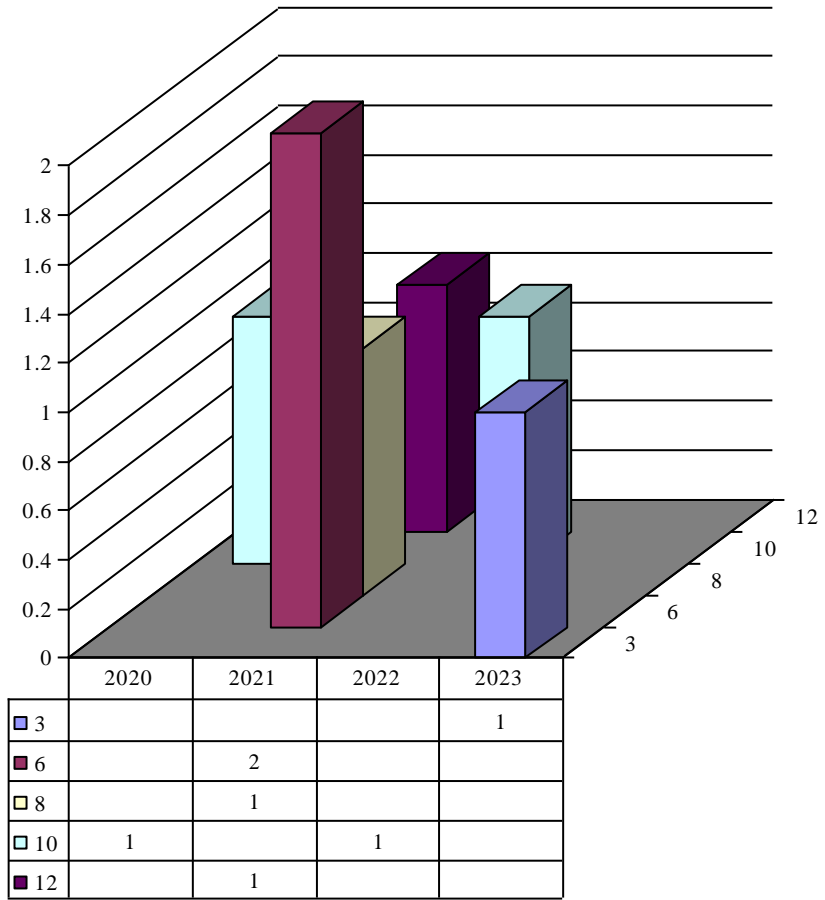

City Arnold

Year	Month	Receipt	City	Count
2021	6	Item Donation	Arnold	1
2020	10	Item Pickup	Arnold	1
2021	6	Item Pickup	Arnold	1
2021	8	Item Pickup	Arnold	1
2022	10	Item Pickup	Arnold	1
2023	3	Item Pickup	Arnold	1
2021	12	Item Reservation	Arnold	1