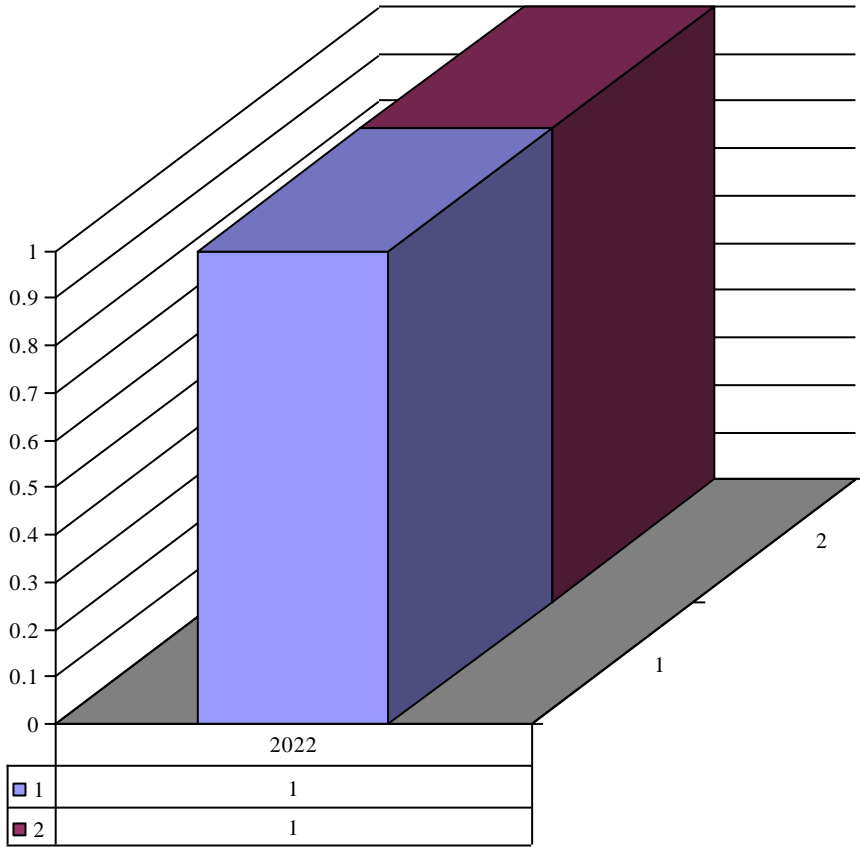

City Saint Mary

Year	Month	Receipt	City	Count
2022	1	Item Donation	Saint Mary	1
2022	2	Item Pickup	Saint Mary	1