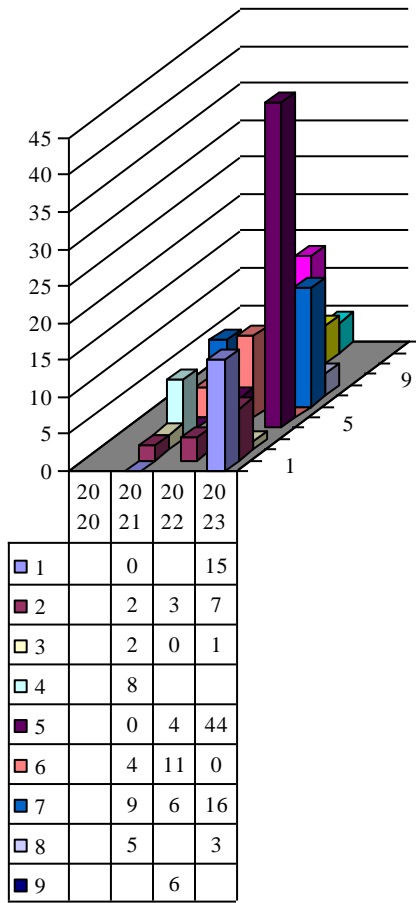

Category Alb

Year	Month	Category	Qty
2020	10	Alb	0
2020	11	Alb	0
2020	12	Alb	0
2021	1	Alb	0
2021	2	Alb	2
2021	3	Alb	2
2021	4	Alb	8
2021	5	Alb	0
2021	6	Alb	4
2021	7	Alb	9
2021	8	Alb	5
2021	10	Alb	0
2021	11	Alb	2
2022	2	Alb	3
2022	3	Alb	0
2022	5	Alb	4
2022	6	Alb	11
2022	7	Alb	6
2022	9	Alb	6
2022	10	Alb	16
2022	11	Alb	5
2022	12	Alb	4
2023	1	Alb	15
2023	2	Alb	7
2023	3	Alb	1
2023	5	Alb	44
2023	6	Alb	0
2023	7	Alb	16
2023	8	Alb	3