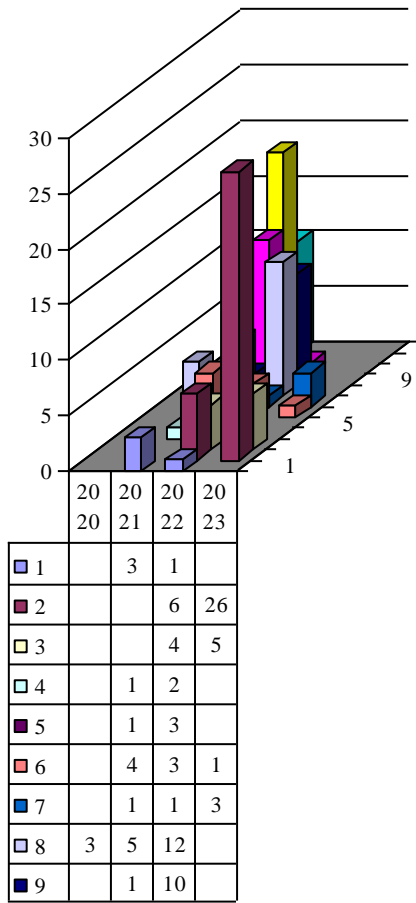

Year	Month	Category	Count
2020	10	Book, Prayer	1
2021	1	Book, Prayer	2
2021	6	Book, Prayer	2
2021	7	Book, Prayer	1
2021	10	Book, Prayer	2
2022	2	Book, Prayer	1
2022	8	Book, Prayer	2
2022	10	Book, Prayer	1
2022	11	Book, Prayer	1
2023	3	Book, Prayer	2
2023	4	Book, Prayer	1
2023	5	Book, Prayer	1

Category Book, Religious