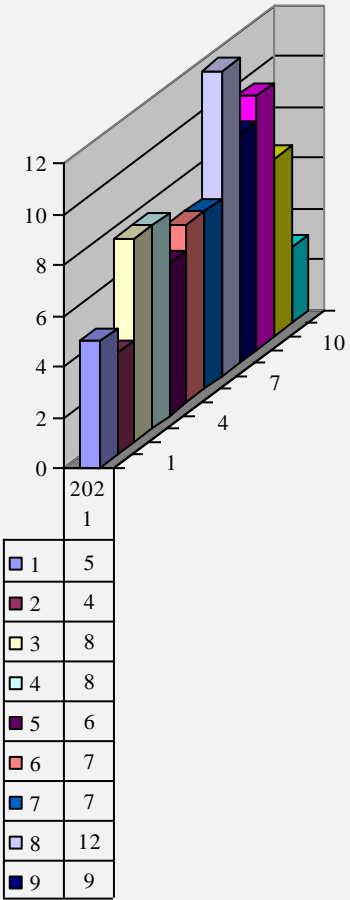

**Archdiocese of St. Louis
The Reclamation Center
Web Statistics Item Donation**

Year 2020

Year 2021

Year 2022

Year 2023

2023	
1	8
2	9
3	11
4	5
5	14
6	12
7	16
8	10