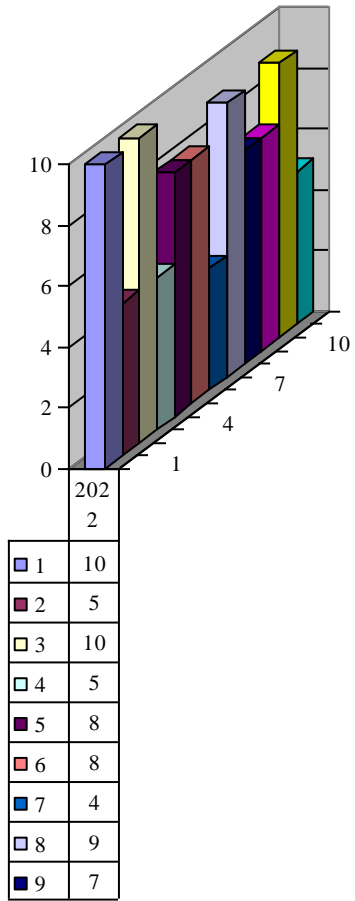

**Archdiocese of St. Louis
The Reclamation Center
Web Statistics Item Donation**

Year 2020

Year 2021

Year 2022

Year 2023

2023	
1	8
2	9
3	11
4	5
5	14
6	12
7	16
8	10