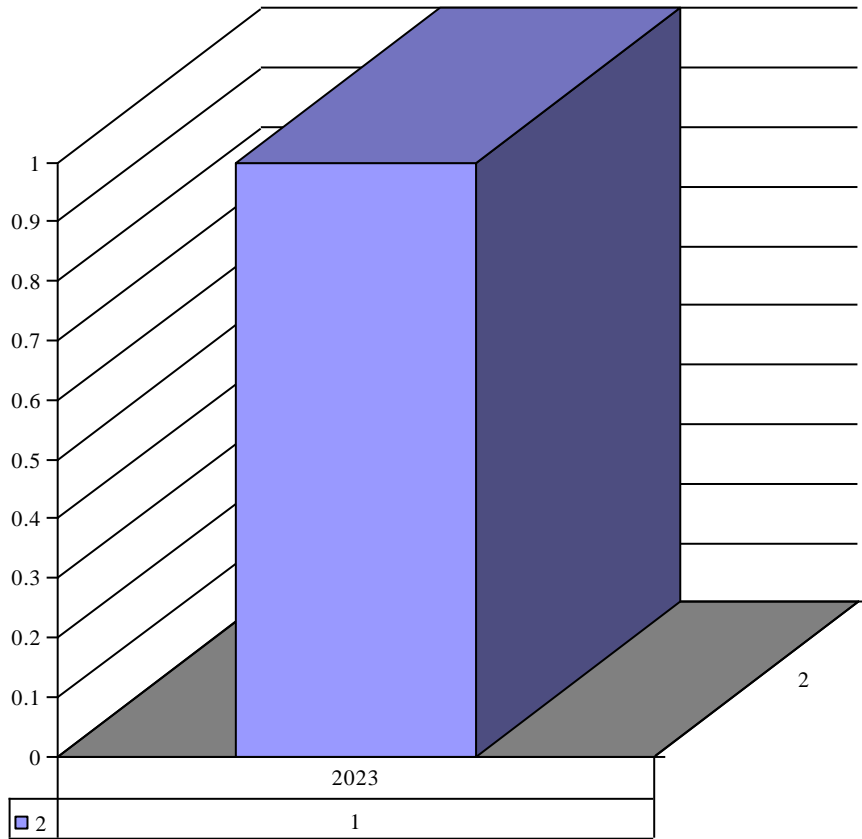

Postal 62035

Year	Month	Postal	Count
2023	2	62035	1