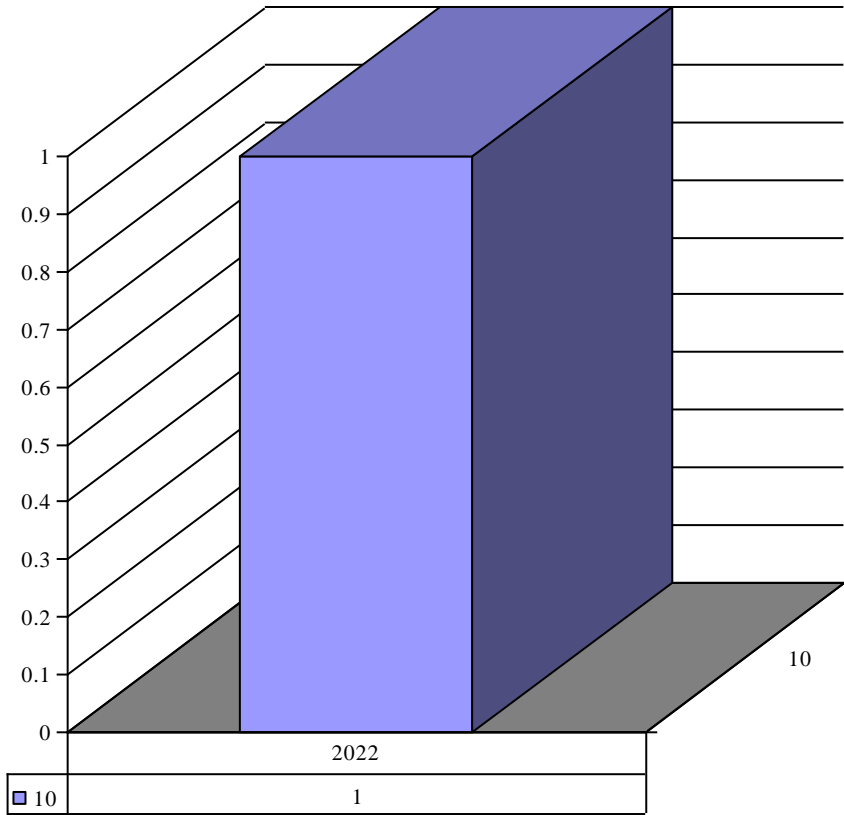

**Archdiocese of St. Louis  
The Reclamation Center  
Web Statistics Item Donation Postal**

Postal 43143

Year	Month	Postal	Count
2022	10	43143	1

Postal 62002

Year	Month	Postal	Count
2020	8	62002	1
2020	10	62002	1
2021	3	62002	1
2022	1	62002	1
2023	5	62002	1