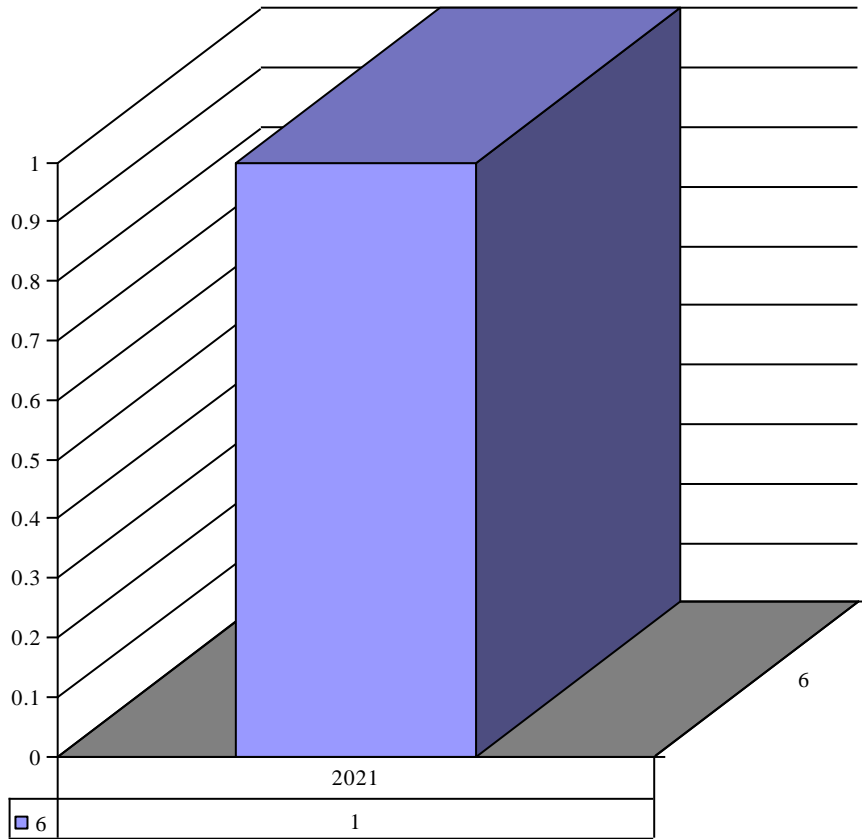

Postal 63010

Year	Month	Postal	Count
2021	6	63010	1