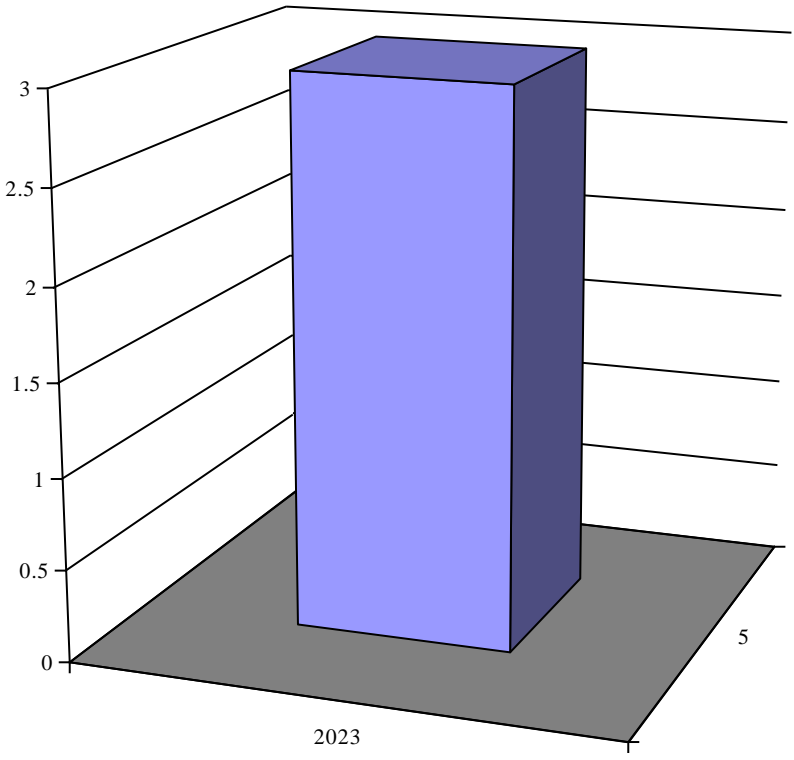

**Archdiocese of St. Louis
The Reclamation Center
Web Statistics Item Disposal**

Year 2021

	2021
■ 4	1
■ 6	1
■ 9	1

Year	Month	Count
2021	4	1
2021	6	1
2021	9	1

Year 2022

	2022
1	1
2	1
6	2

Year	Month	Count
2022	1	1
2022	2	1
2022	6	2

Year 2023

	2023
5	3

Year	Month	Count
2023	5	3