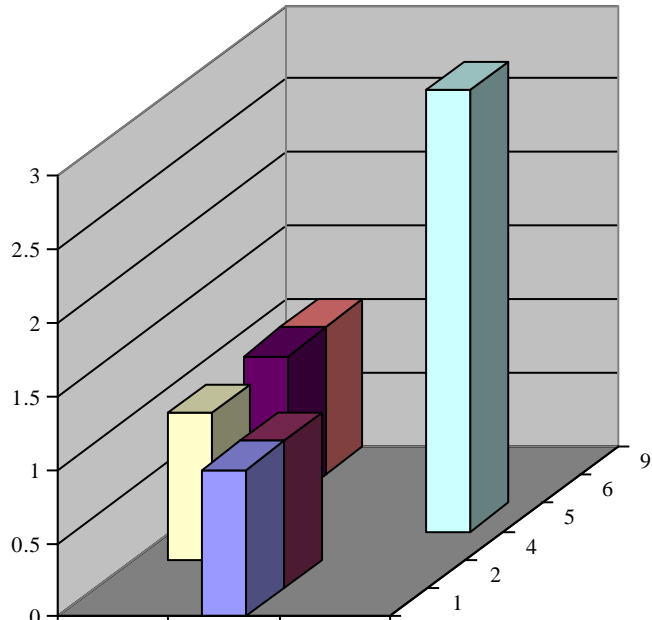

**Archdiocese of St. Louis
The Reclamation Center
Web Statistics Item Disposal Person Type**

Person Type Clergy

Person Type	2021	2022	2023
1		1	
2		1	
4	1		
5			3
6	1		
9	1		

Year	Month	Person Type	Count
2021	4	Clergy	1
2021	6	Clergy	1
2021	9	Clergy	1
2022	1	Clergy	1
2022	2	Clergy	1
2023	5	Clergy	3