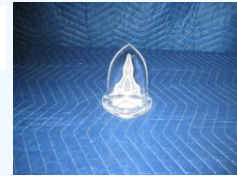

Identification 2178
Category Statue
Description Holy Family
Size 6" x 7"
Material Metal
Color Brass
Condition 10 *Lowest to Highest (1= poor, 10 = Excellent)*
Item Value $349.00