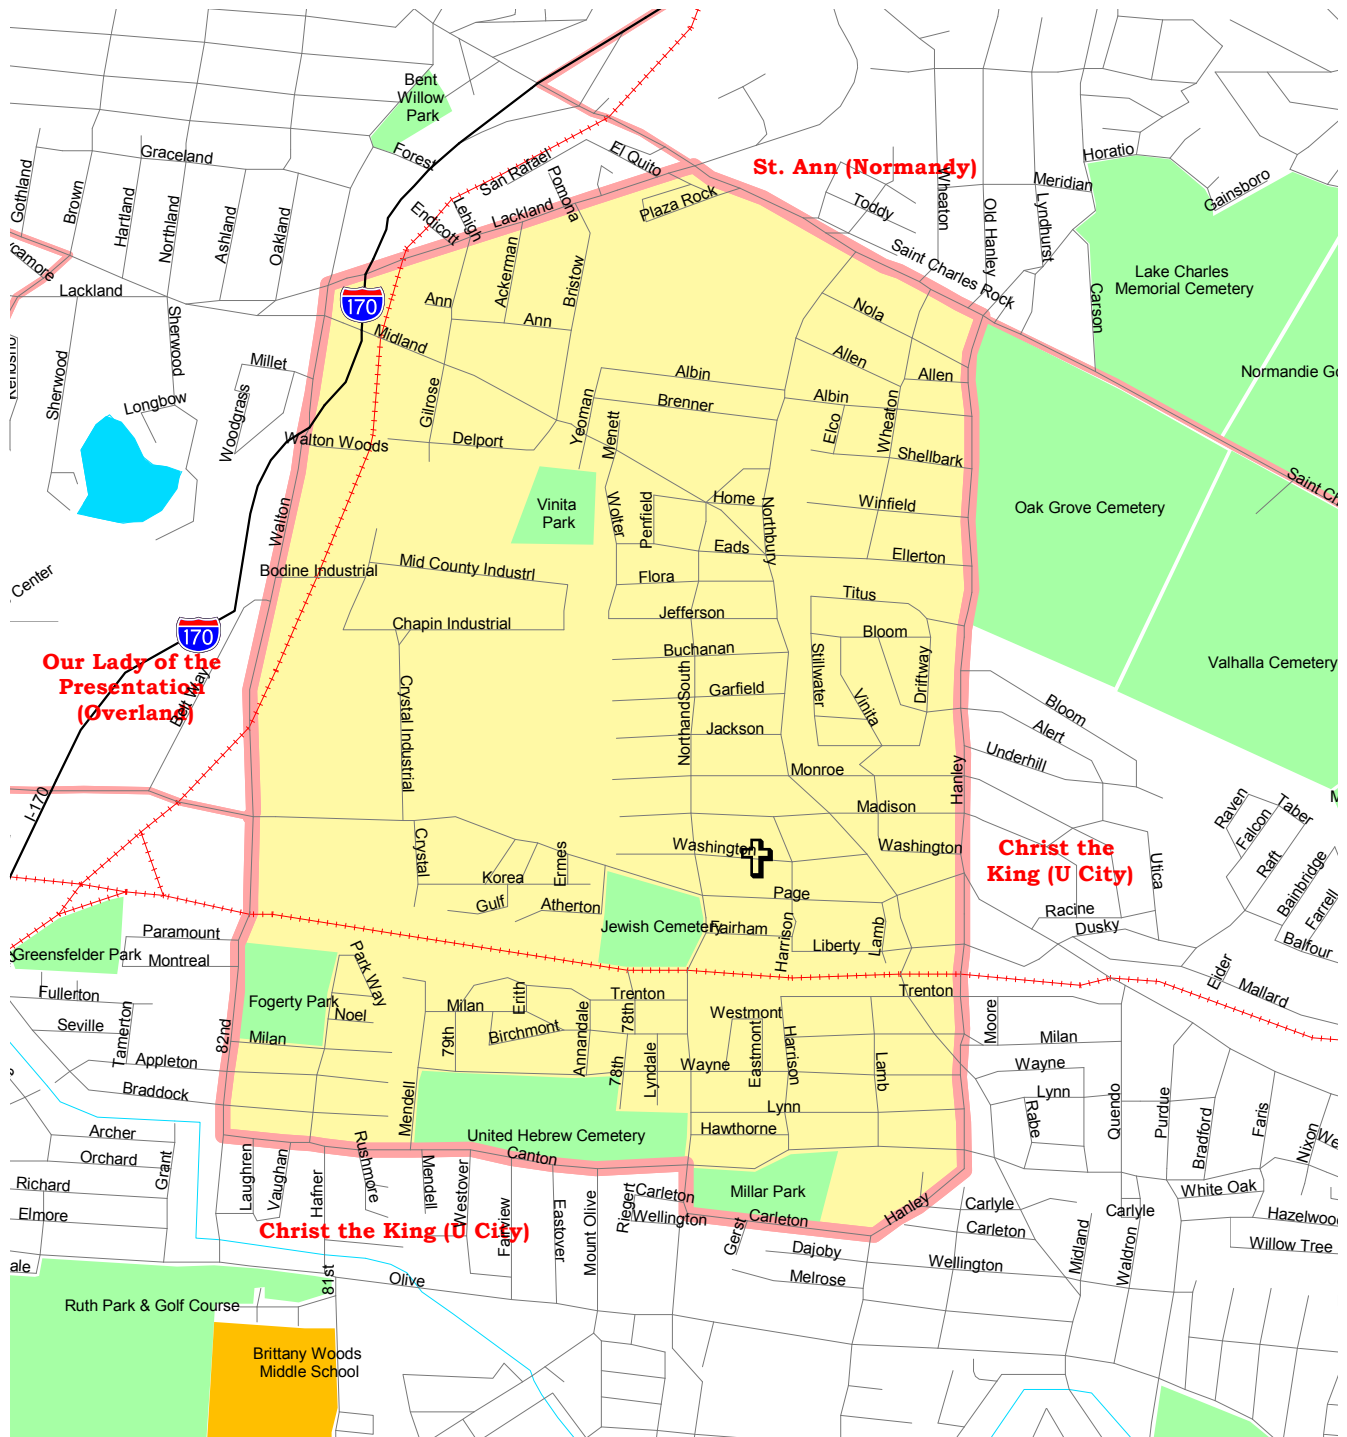

St. Rita - Vinita Park Parish Map

- | | | | |
|---|---------------------------------|--|------------------------------------|
|  | Parish Boundaries |  | Schools |
|  | County Boundaries |  | Government, Industrial, Commercial |
|  | Small Rivers, Creeks, & Streams |  | Territorial Parish Church |
|  | Railroad Tracks |  | Personal Parish Church |
|  | Parks & Golf Courses |  | Mission, Chapel, Oratory or Shrine |