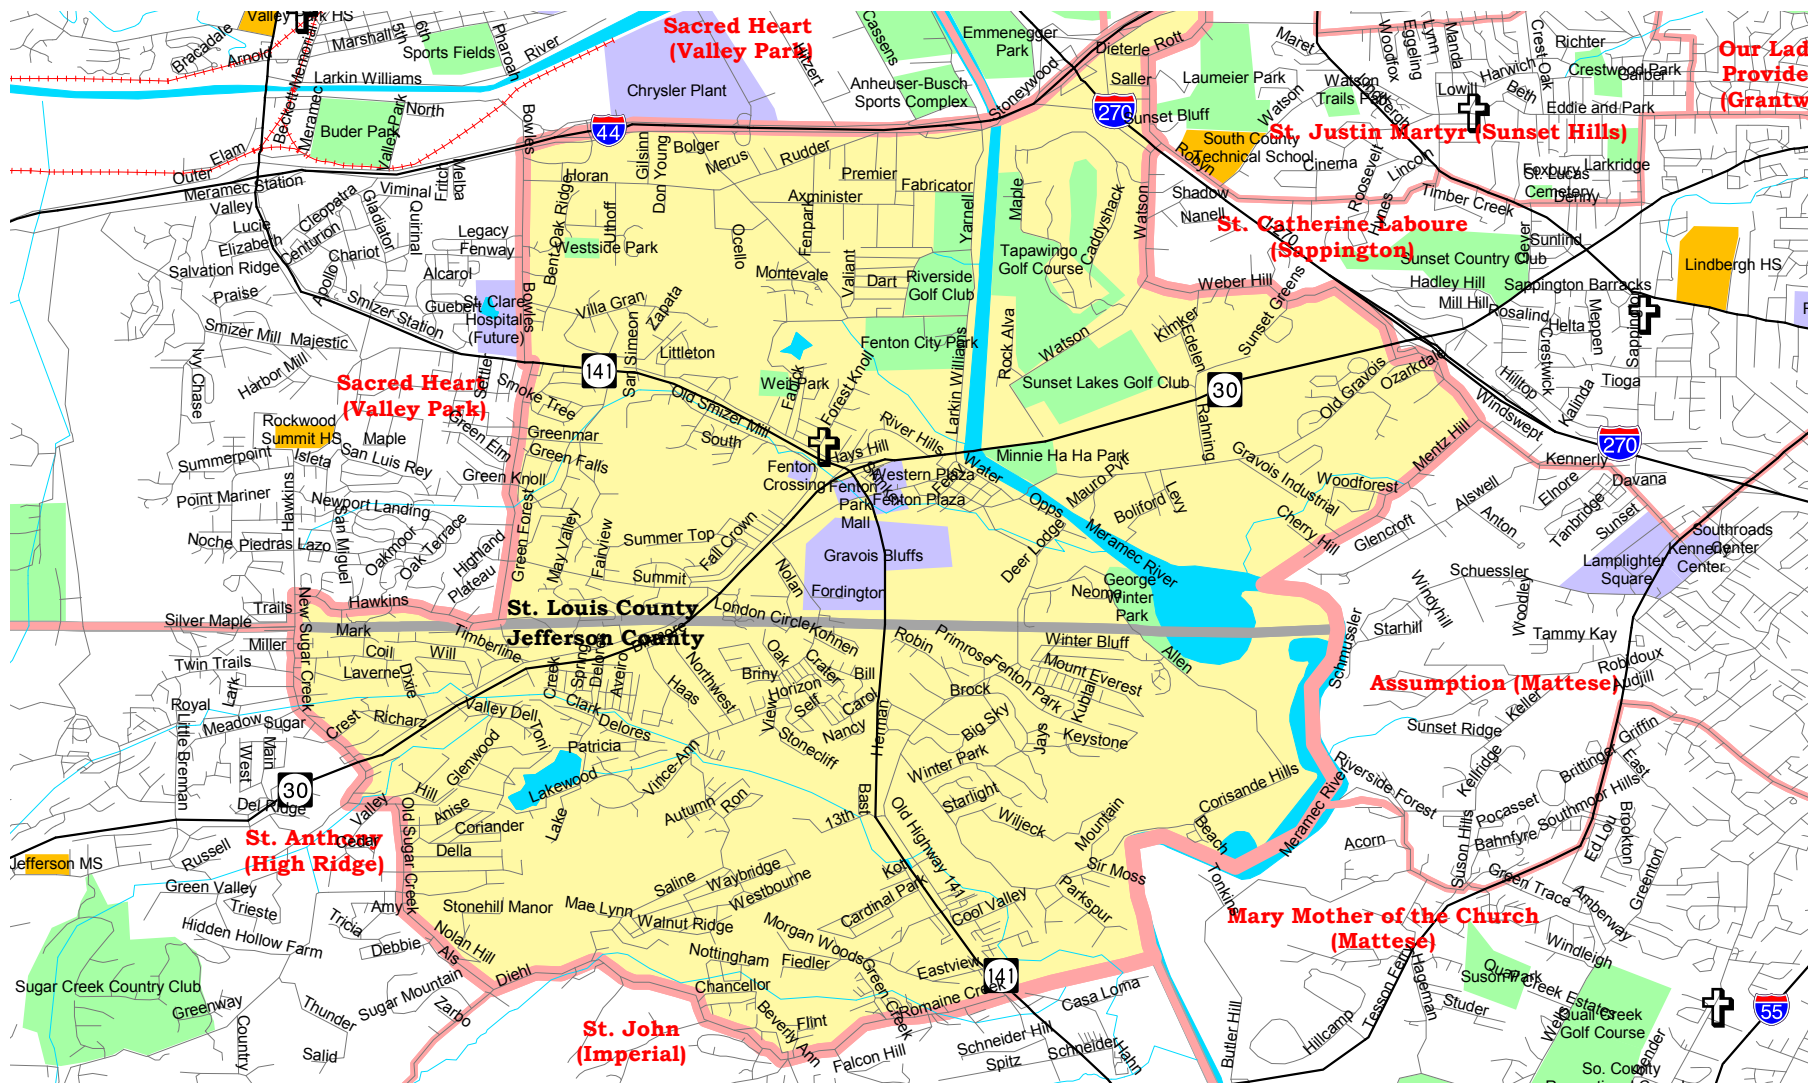

# St. Paul - Fenton Parish Map

- |   |                                 |   |                                    |   |                                    |
|---|---------------------------------|---|------------------------------------|---|------------------------------------|
|  | Parish Boundaries               |  | Parks & Golf Courses               |  | Territorial Parish Church          |
|  | County Boundaries               |  | Schools                            |  | Personal Parish Church             |
|  | Small Rivers, Creeks, & Streams |  | Government, Industrial, Commercial |  | Mission, Chapel, Oratory or Shrine |
|  | Railroad Tracks                 |   |                                    |   |                                    |