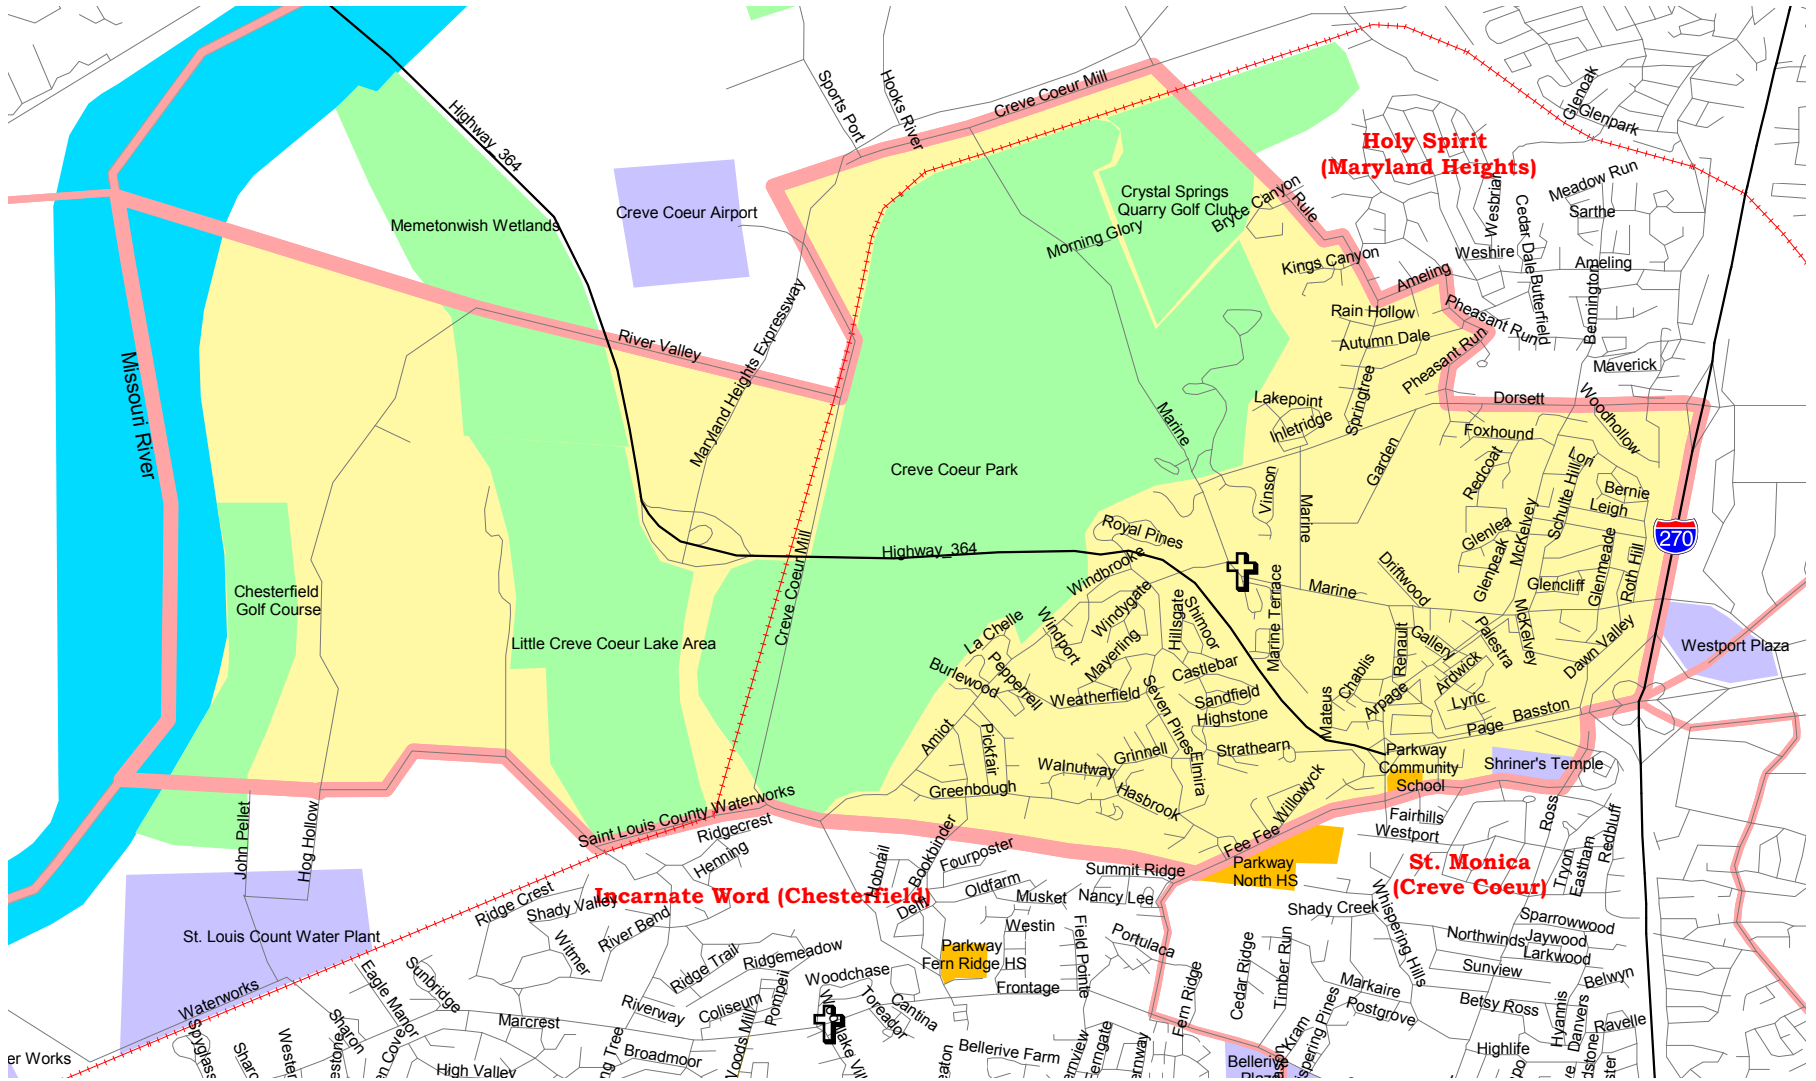

St. John Bosco - Creve Coeur Parish Map

- | | | | | | |
|---|---------------------------------|---|------------------------------------|---|------------------------------------|
|  | Parish Boundaries |  | Parks & Golf Courses |  | Territorial Parish Church |
|  | County Boundaries |  | Schools |  | Personal Parish Church |
|  | Small Rivers, Creeks, & Streams |  | Government, Industrial, Commercial |  | Mission, Chapel, Oratory or Shrine |
|  | Railroad Tracks | | | | |