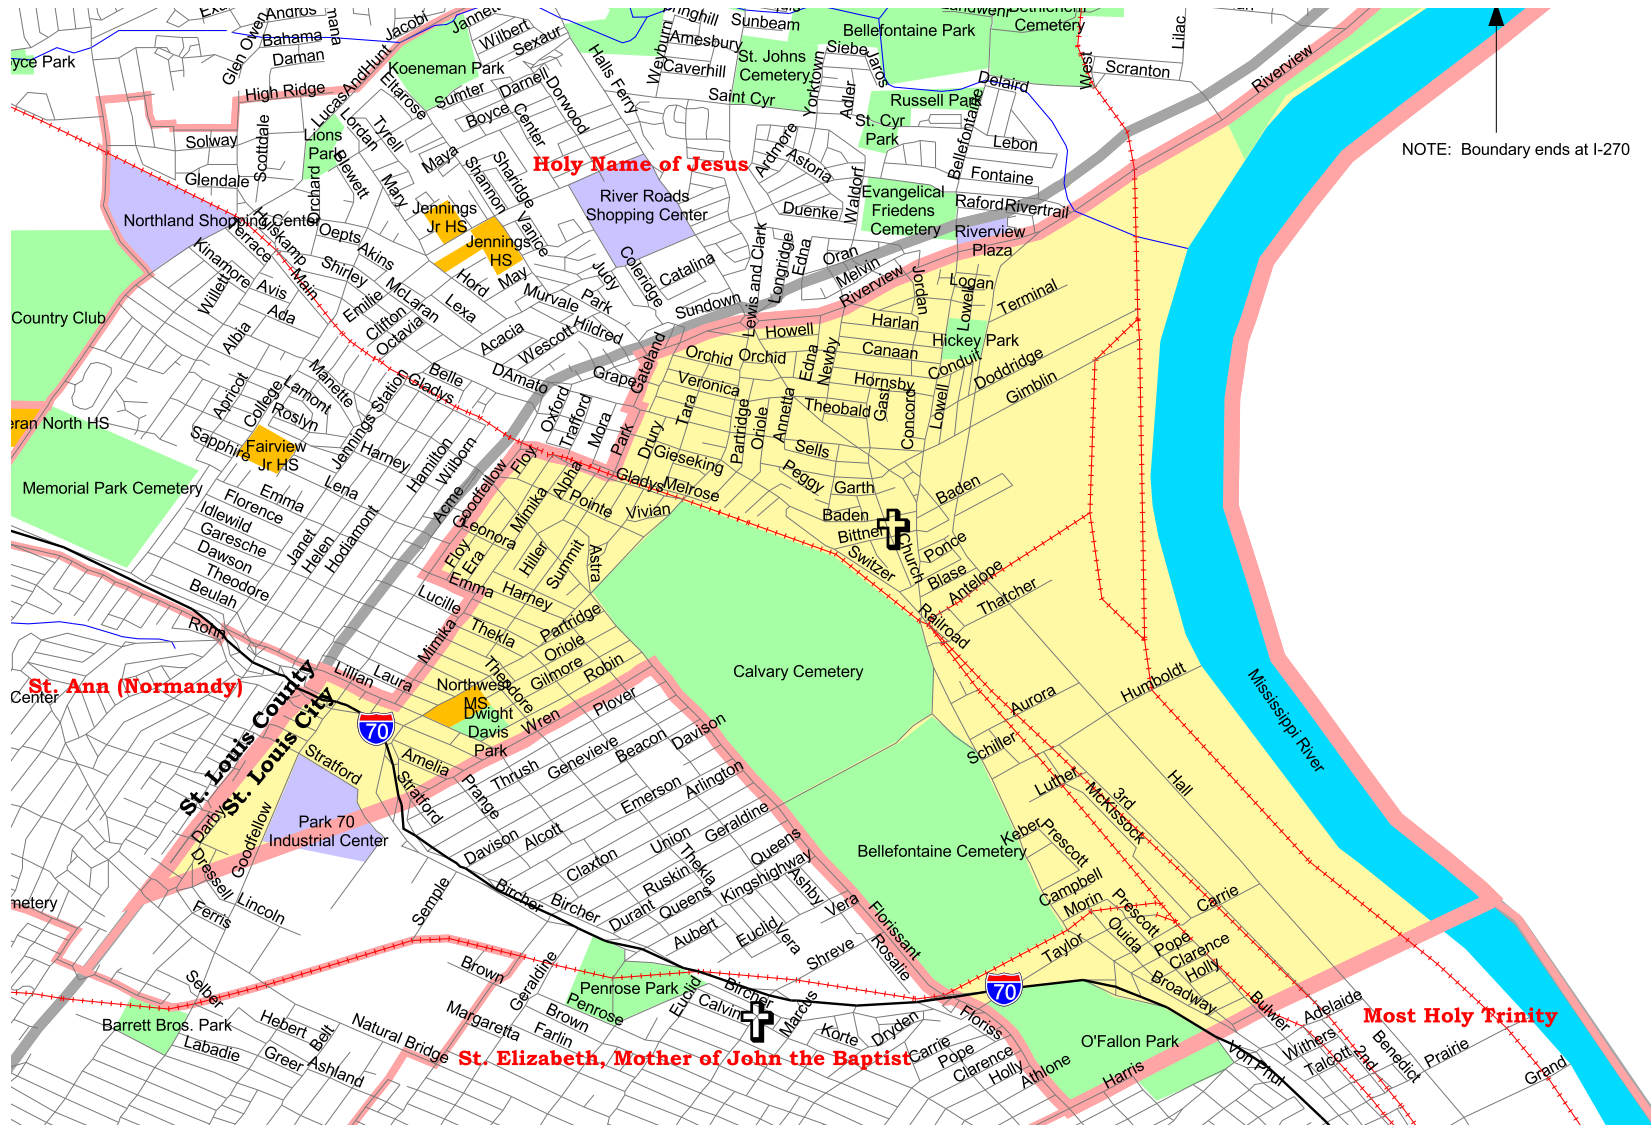

# Our Lady of the Holy Cross - St. Louis Parish Map

NOTE: Boundary ends at I-270

- |  |                                 |  |                                    |  |                                    |
|--|---------------------------------|--|------------------------------------|--|------------------------------------|
|  | Parish Boundaries               |  | Parks & Golf Courses               |  | Territorial Parish Church          |
|  | County Boundaries               |  | Schools                            |  | Personal Parish Church             |
|  | Small Rivers, Creeks, & Streams |  | Government, Industrial, Commercial |  | Mission, Chapel, Oratory or Shrine |
|  | Railroad Tracks                 |  |                                    |  |                                    |