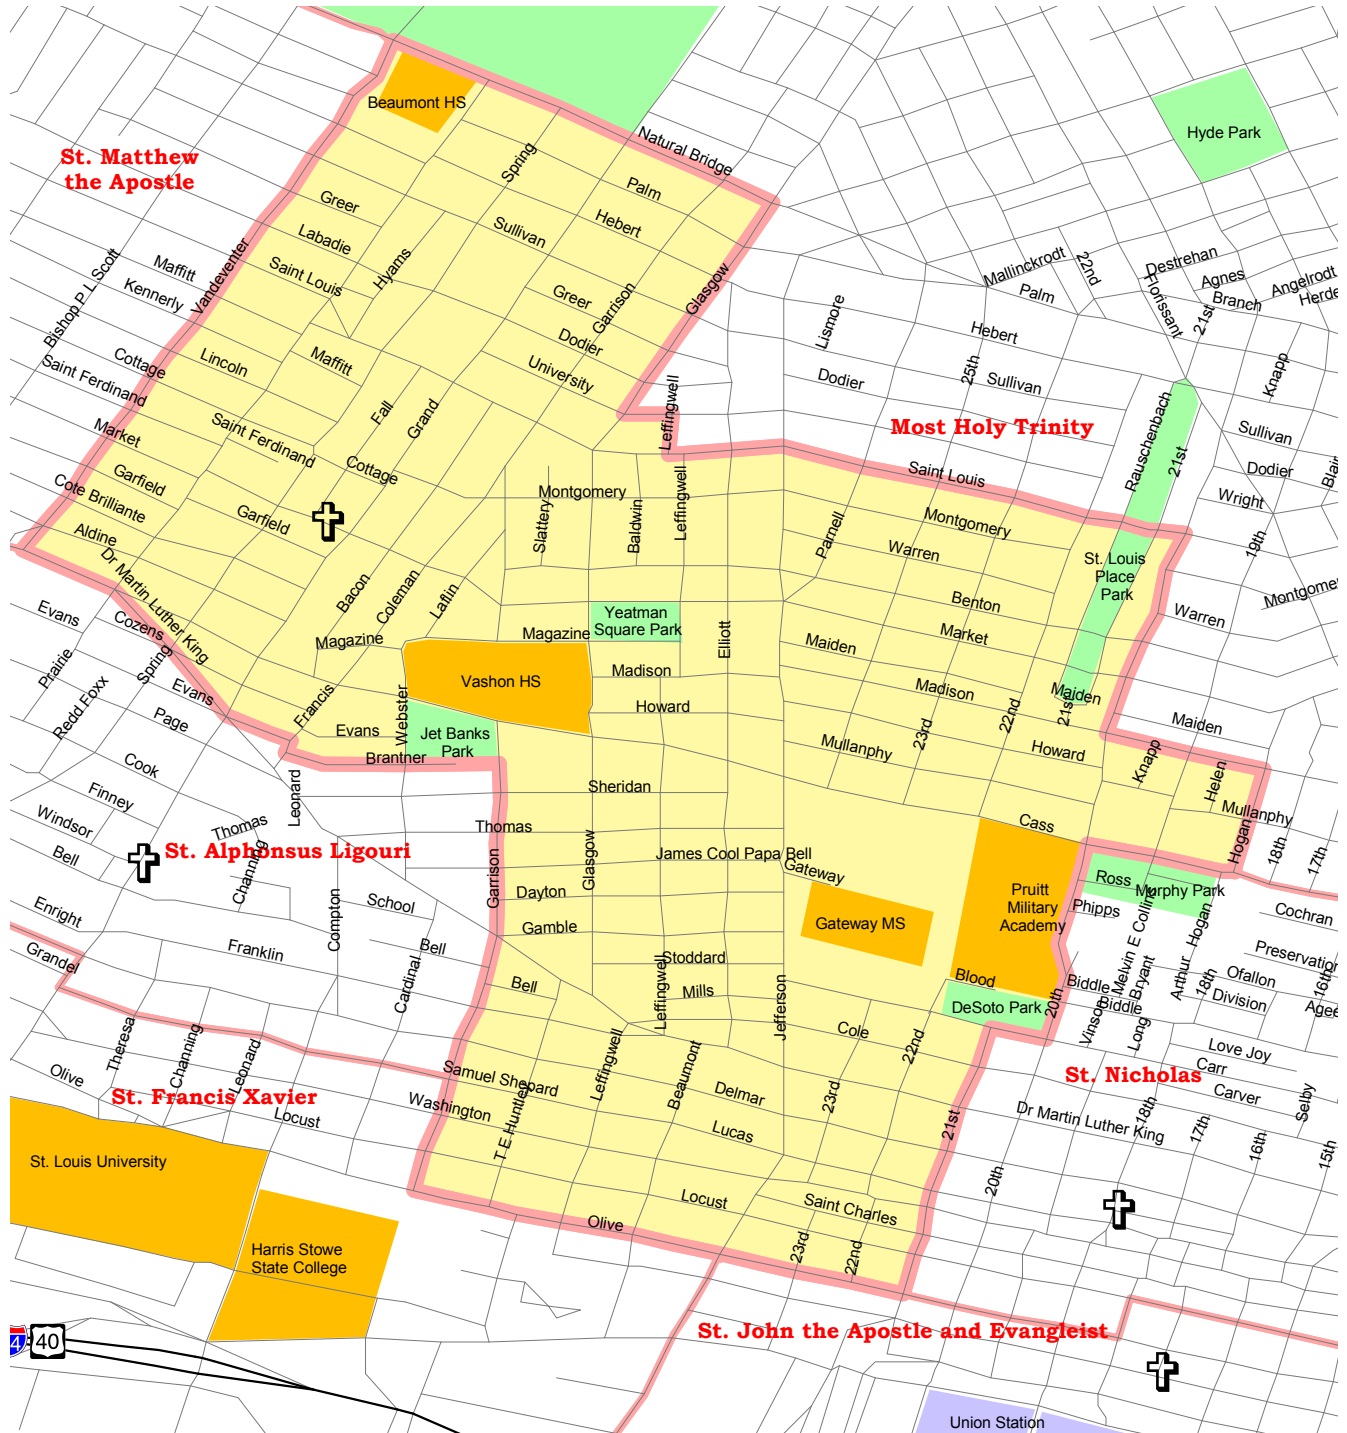

Sts. Teresa & Bridget - St. Louis Parish Map

- | | | | |
|---|---------------------------------|---|------------------------------------|
|  | Parish Boundaries |  | Schools |
|  | County Boundaries |  | Government, Industrial, Commercial |
|  | Small Rivers, Creeks, & Streams |  | Territorial Parish Church |
|  | Railroad Tracks |  | Personal Parish Church |
|  | Parks & Golf Courses |  | Mission, Chapel, Oratory or Shrine |