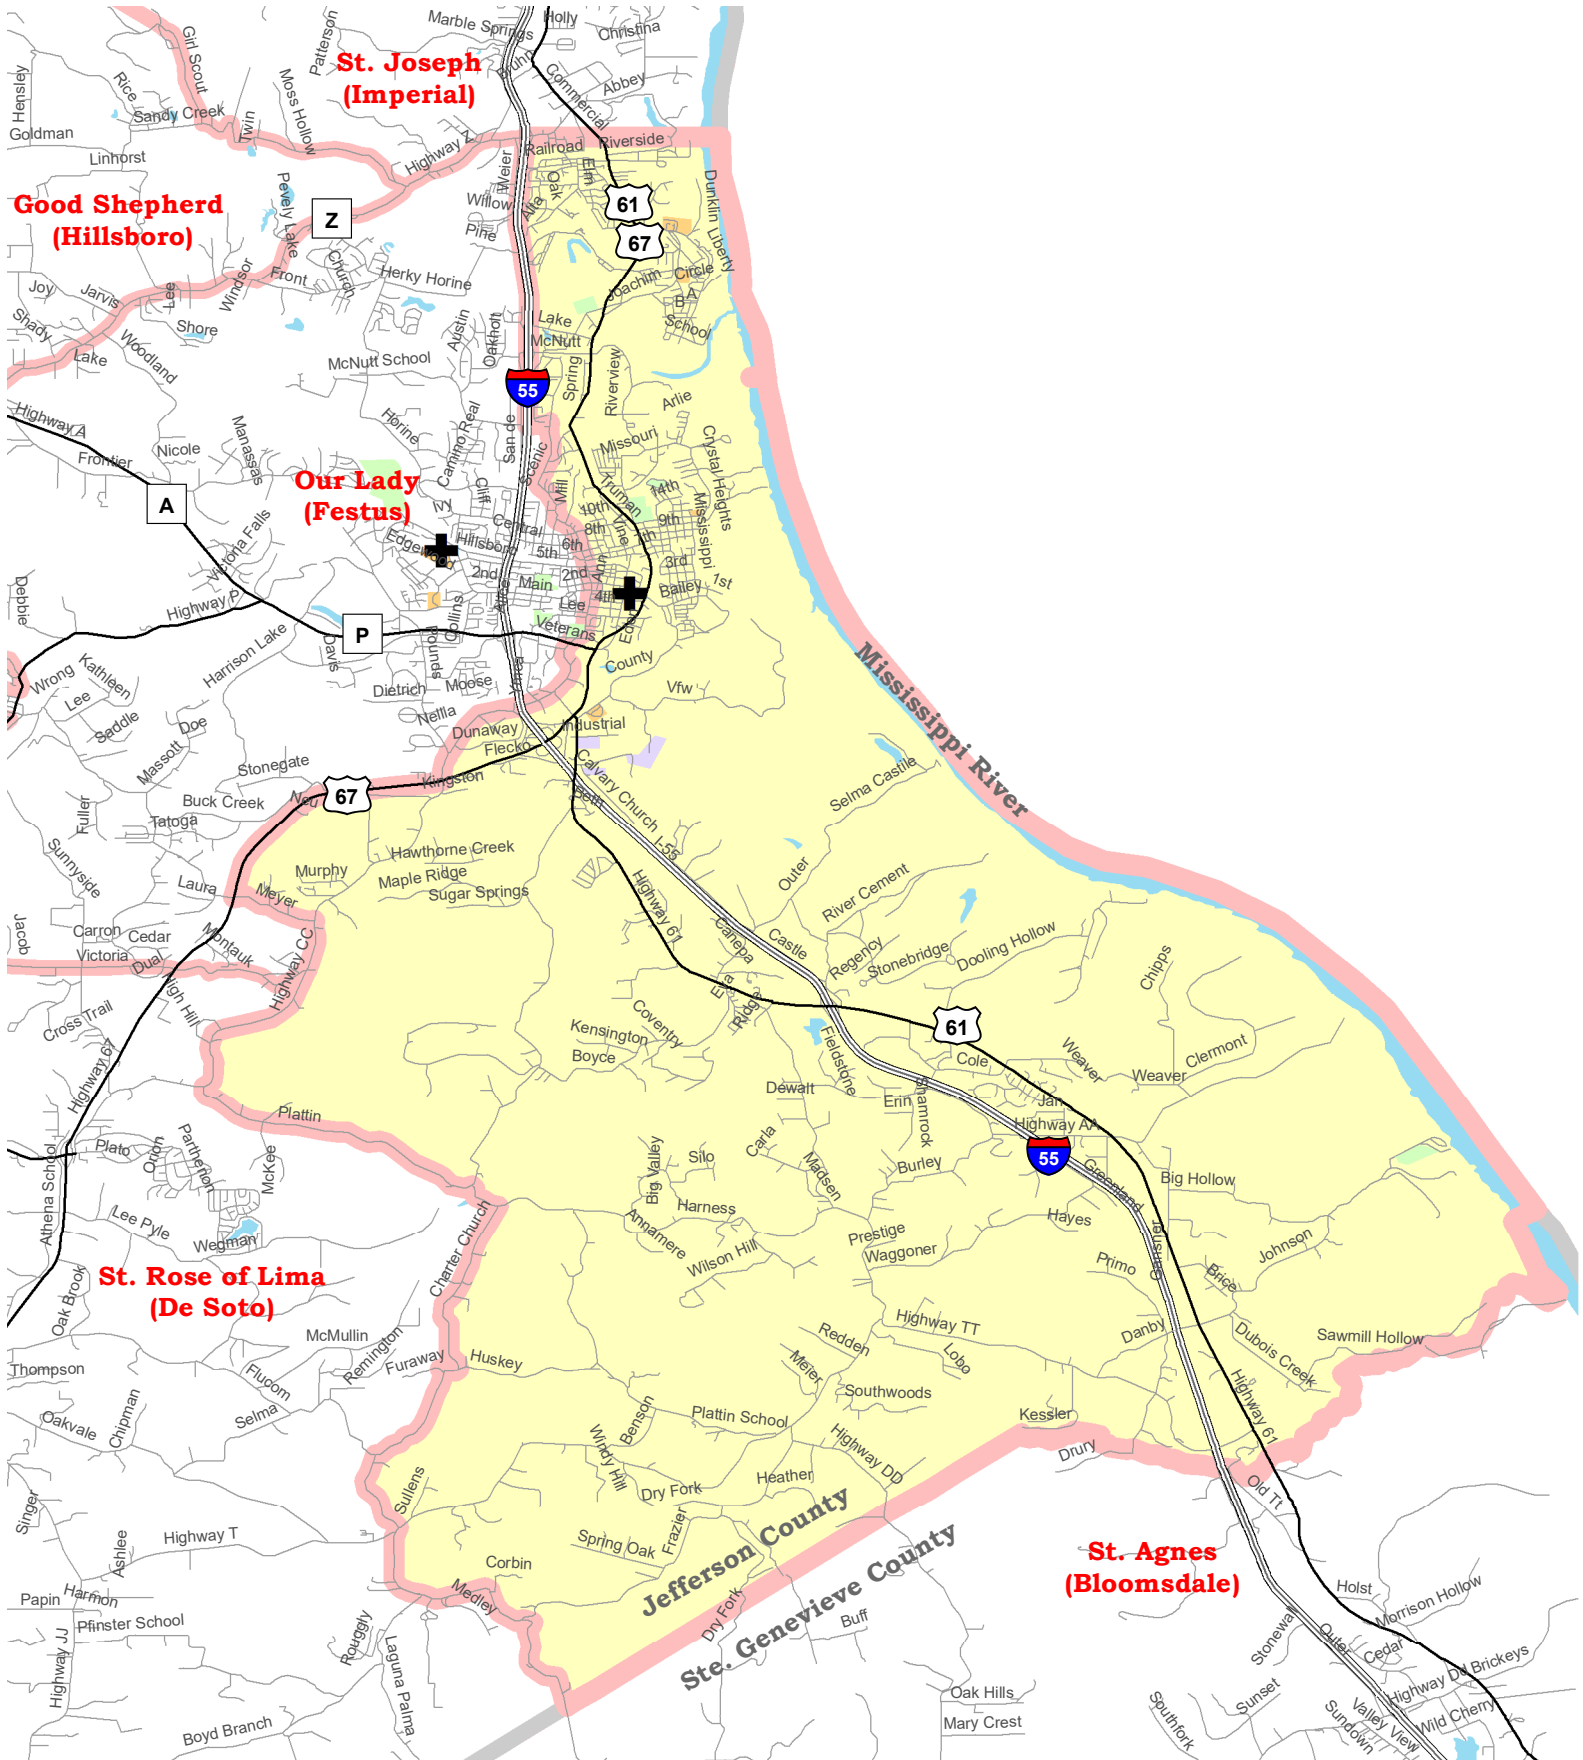

# Sacred Heart (Crystal City) Parish Boundary Map

- |   |                                 |   |                                    |
|---|---------------------------------|---|------------------------------------|
|  | Parish Boundaries               |  | Schools                            |
|  | County Boundaries               |  | Government, Industrial, Commercial |
|  | Rivers, Creeks                  |  | Territorial Parish Church          |
|  | Railroad Tracks                 |  | Personal Parish Church             |
|  | Parks, Golf Courses, Cemeteries |  | Mission, Chapel, Oratory or Shrine |