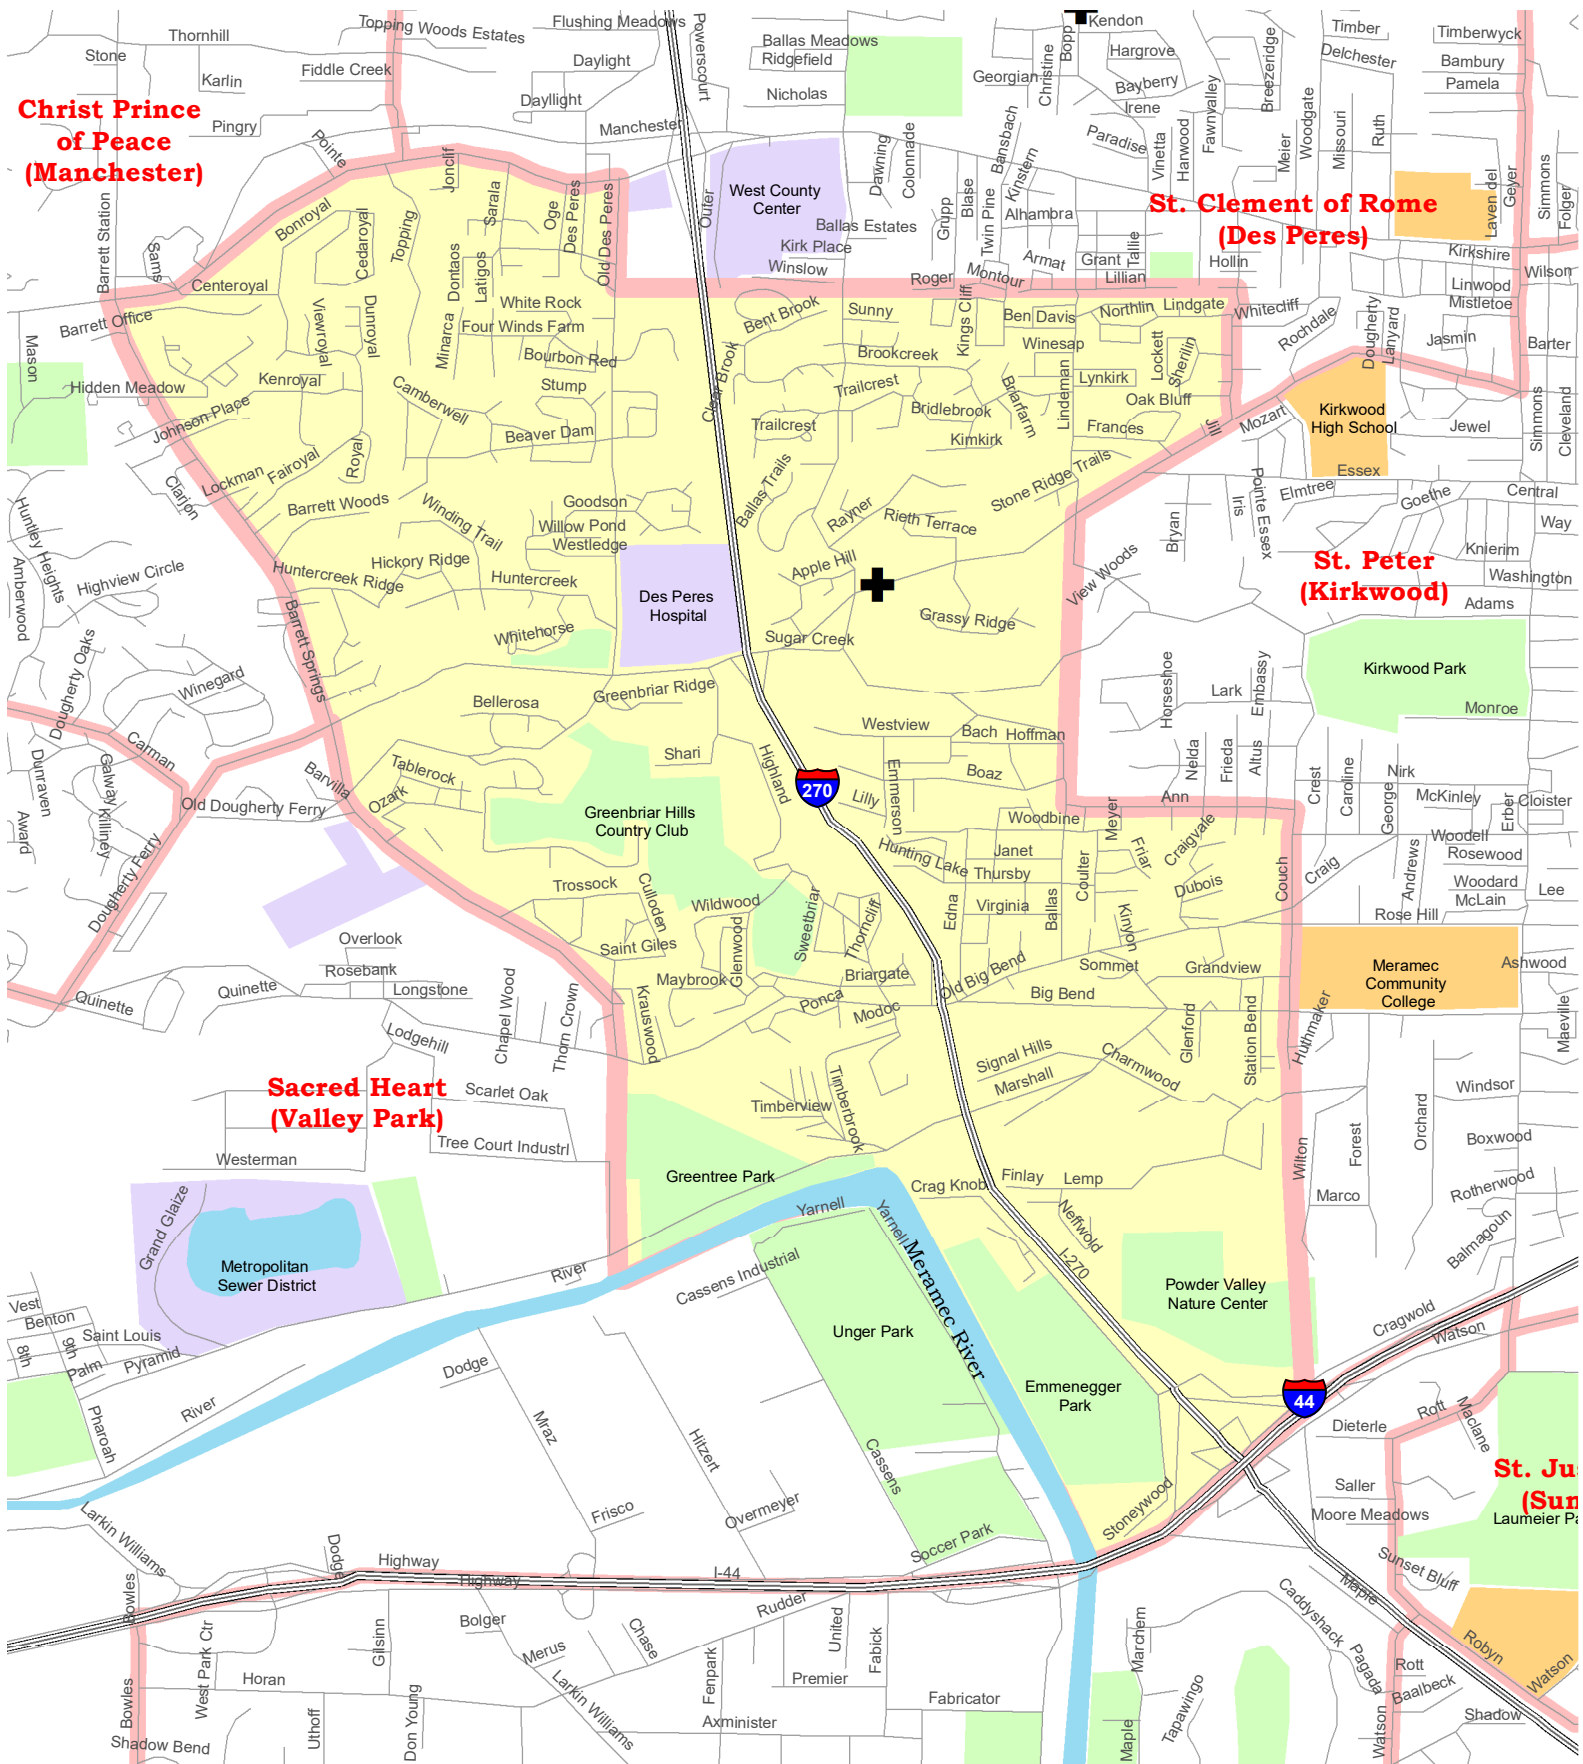

St. Gerard Majella (Kirkwood) Parish Boundary Map

**Christ Prince
of Peace
(Manchester)**

**St. Clement of Rome
(Des Peres)**

**St. Peter
(Kirkwood)**

**Sacred Heart
(Valley Park)**

**St. Ju
(Sun
Laumeier P)**

- Parish Boundaries
- County Boundaries
- Rivers, Creeks
- Railroad Tracks
- Parks, Golf Courses, Cemeteries
- Schools
- Government, Industrial, Commercial
- Territorial Parish Church
- Personal Parish Church
- Mission, Chapel, Oratory or Shrine